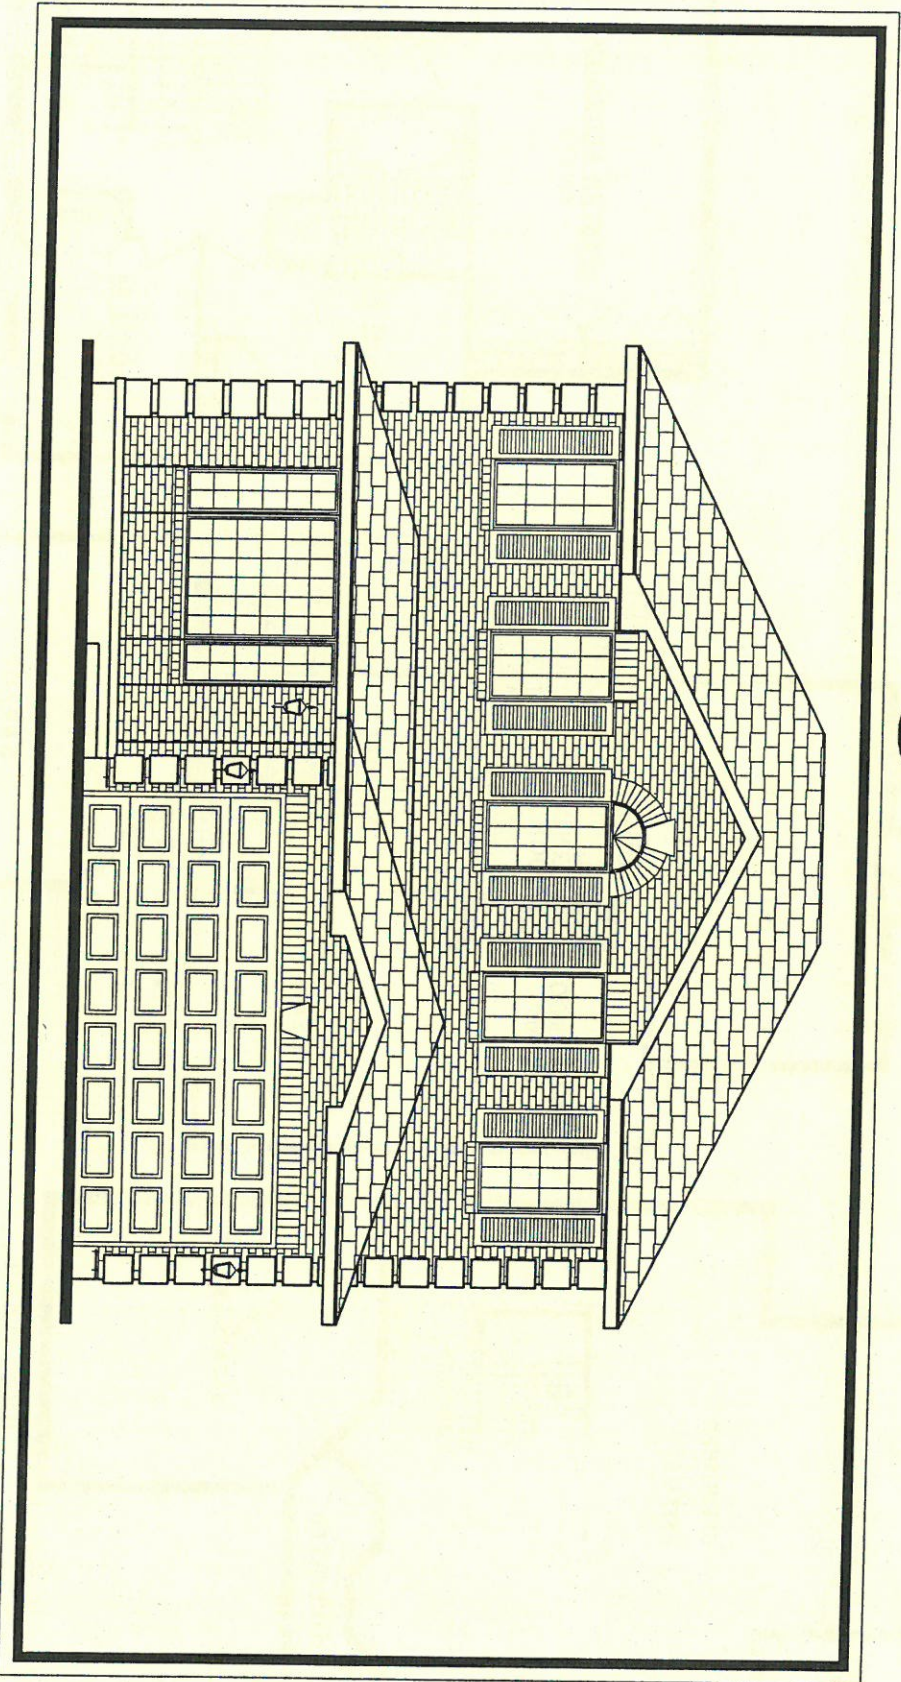

Van Gogh IV 2004

FRONT ELEVATION

Van Gogh IV 2004

2050 Square Feet

MAIN FLOOR

NOTE: 9'-0" CEILING HEIGHT

Optional items, material specifications and square footage to be confirmed by Builder E & OE

JULY 27, 2004.