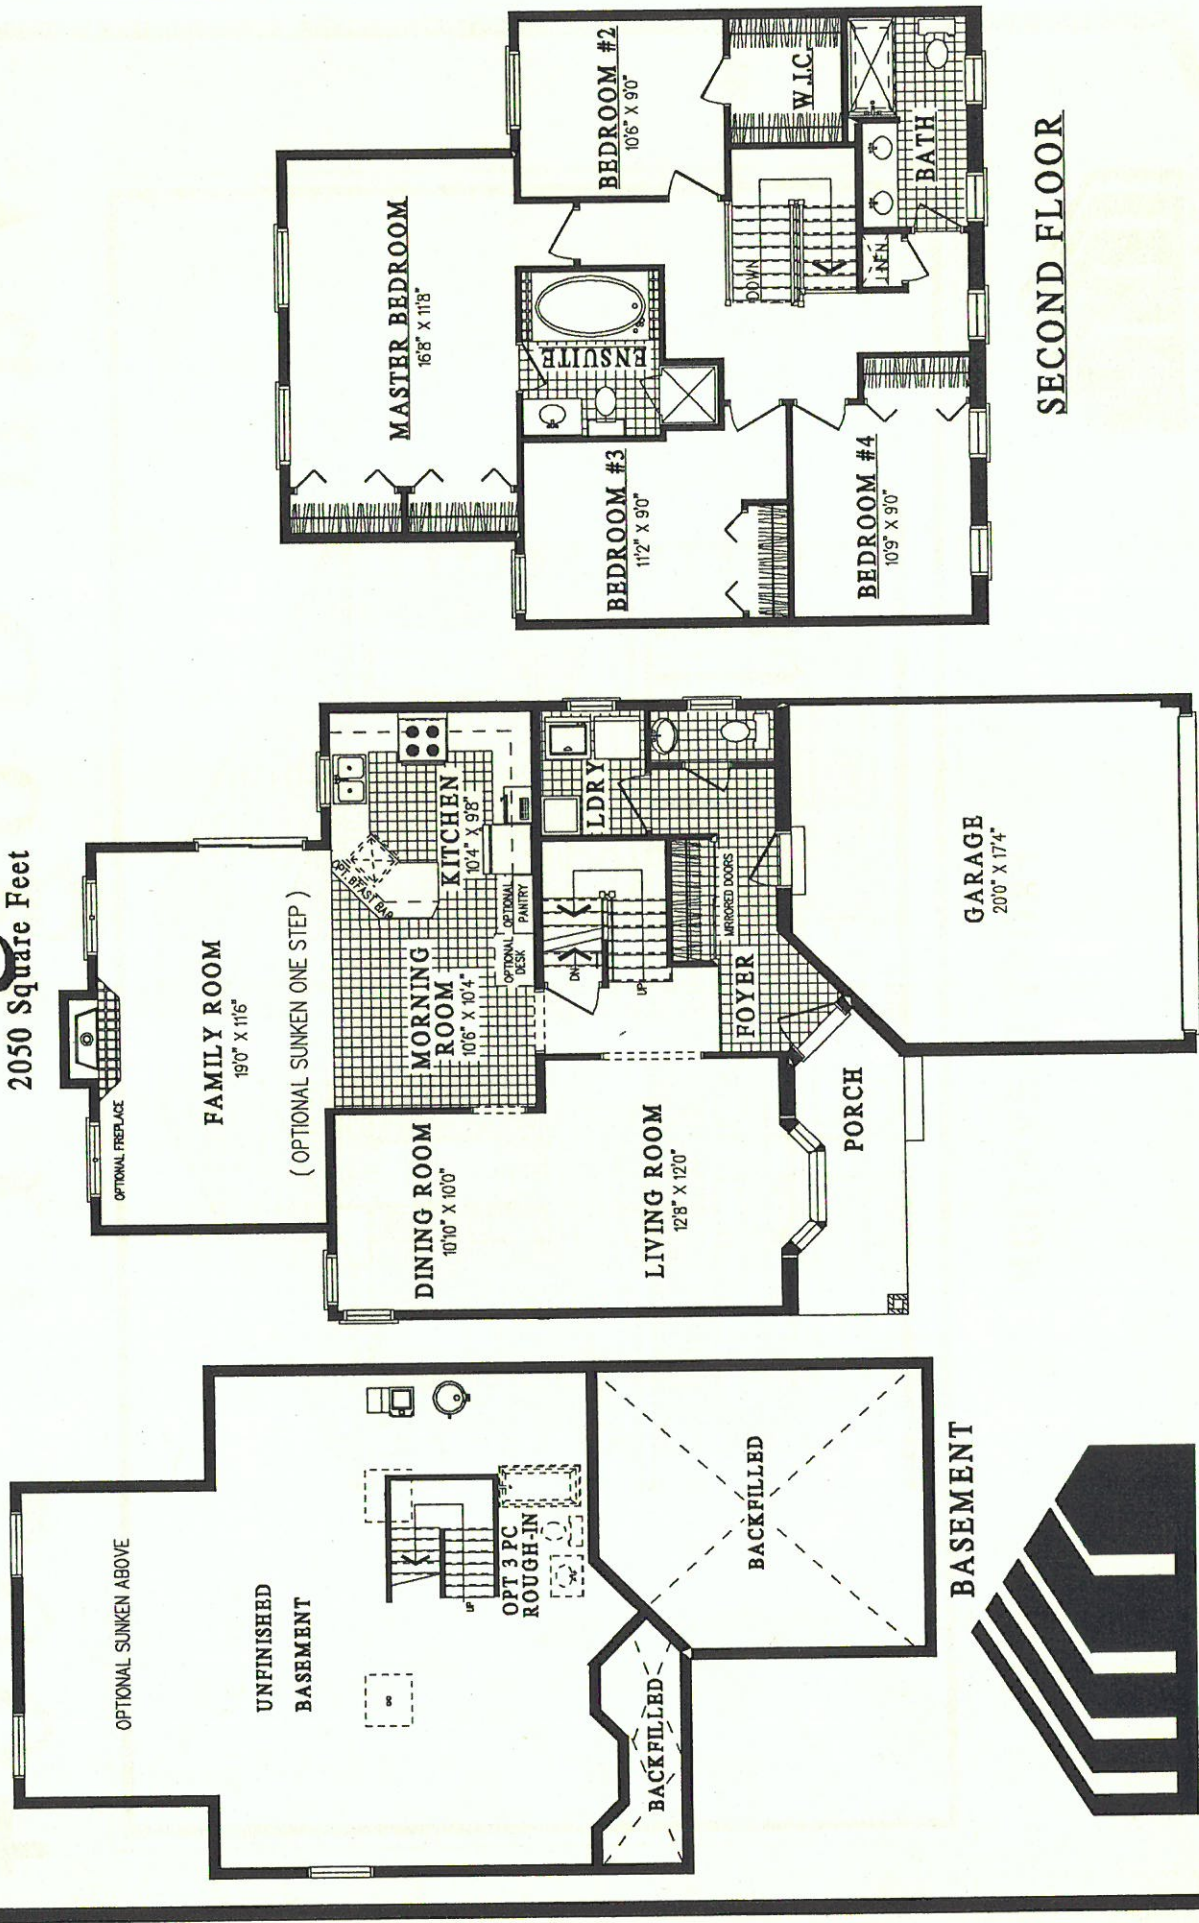

Van Gogh IV 2004

FRONT ELEVATION

Van Gogh IV 2004

2050 Square Feet

MAIN FLOOR

NOTE: 9'-0" CEILING HEIGHT

Optional items, material specifications and square footage to be confirmed by Builder E & OE

JULY 27, 2004.