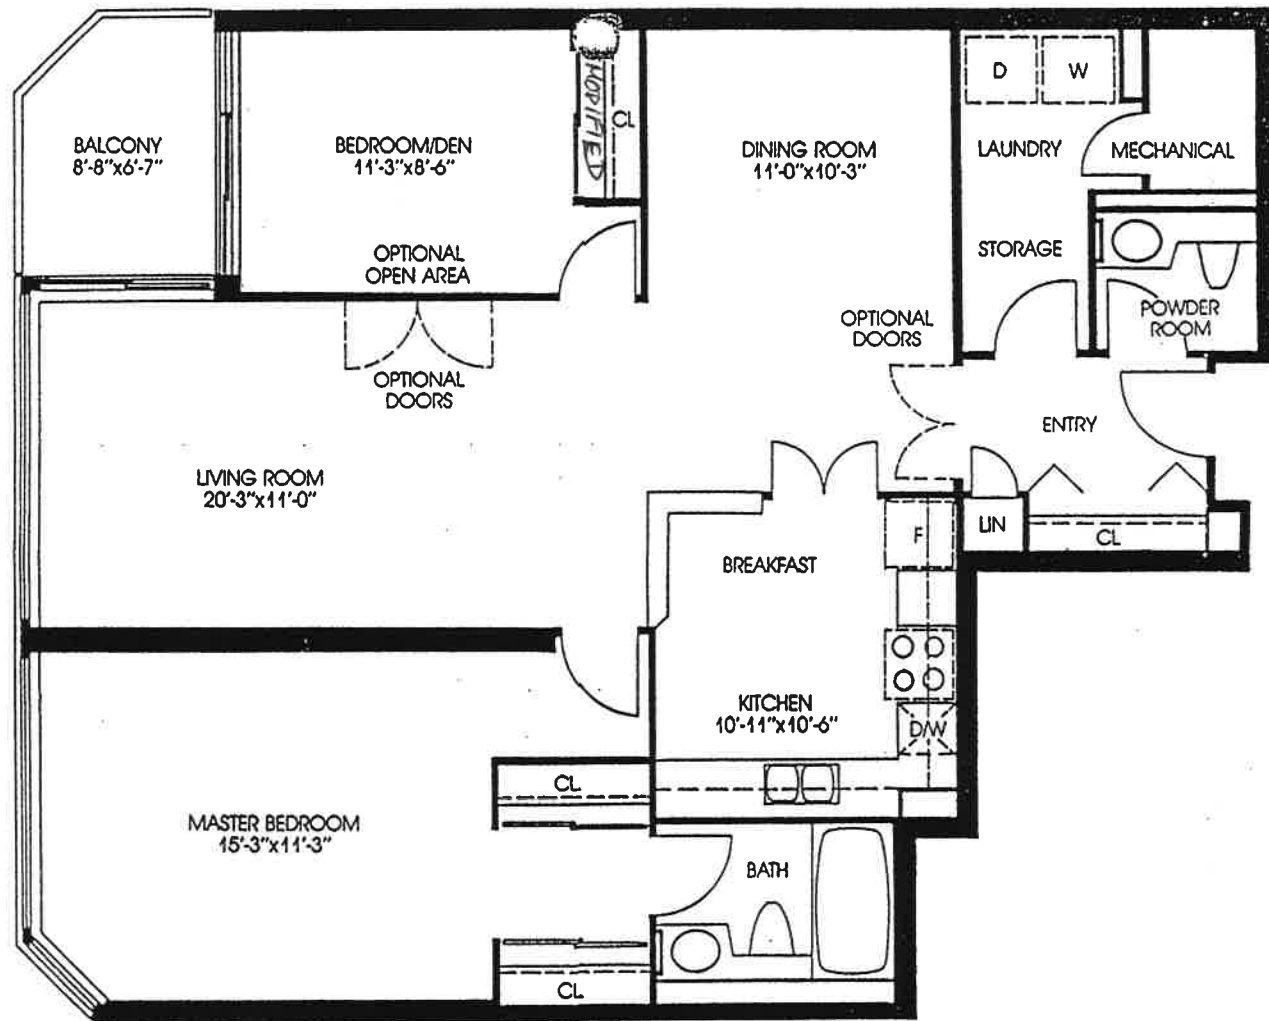

RAFAEL 1D

RIVIERA

Bramalea Limited

ASELFORD MARTIN

ROOM SIZES ARE APPROXIMATE, MAY VARY DEPENDING ON LOCATION. ARTIST'S CONCEPT ONLY. SUBJECT TO CHANGE WITHOUT NOTICE. E. AND OE.