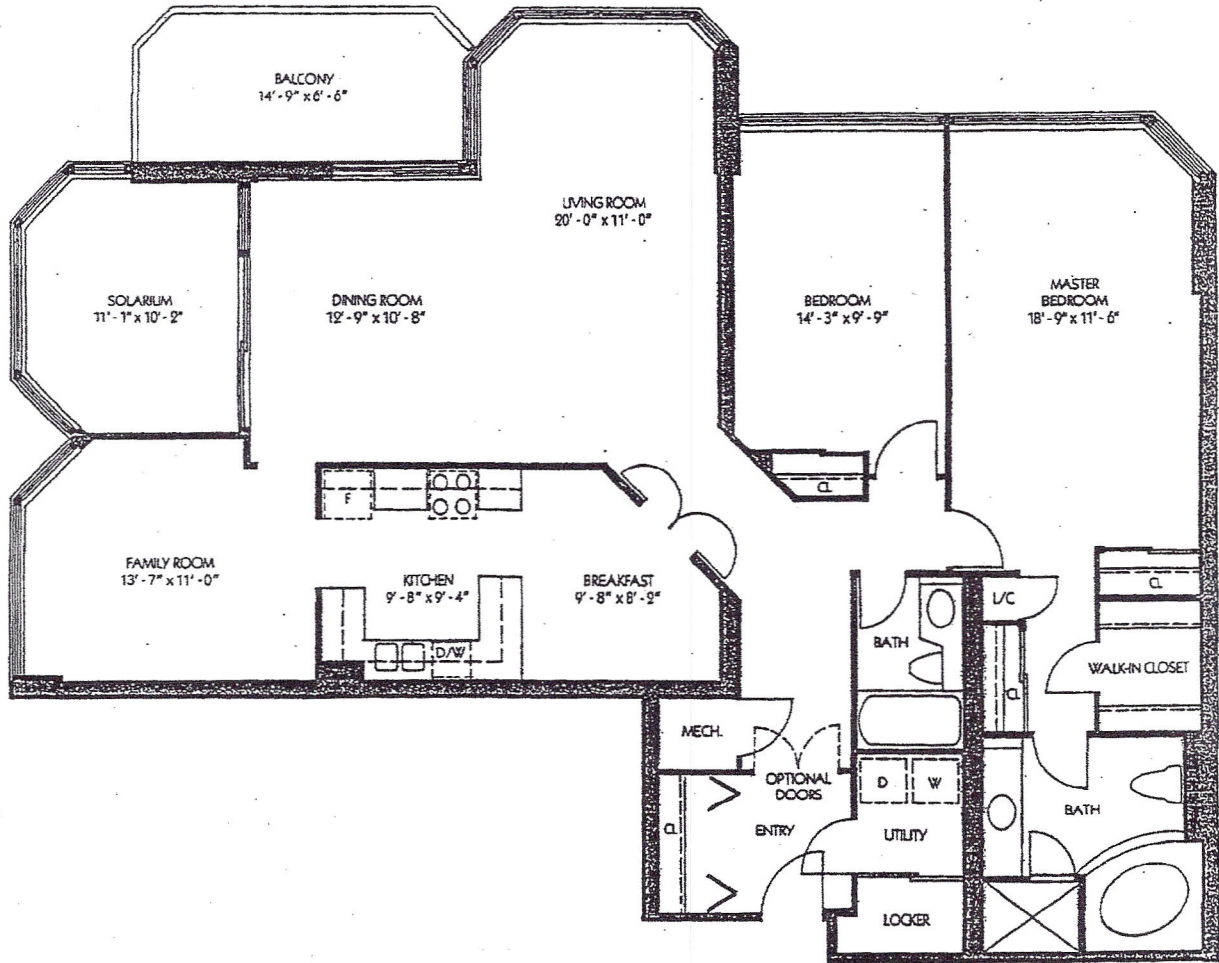

BUILDER'S PLAN / 02 MODEL

ANTIBES

CAVALAIRE

3C—Three Bedroom Suite

1587 square feet 147.5 square metres

- Here are standards of space and design that could only be found at Riviera. A residence of extraordinary proportions.
- The formal entry foyer opens into the living and dining areas, bright with sunlight from huge windows and a large solarium.
- The kitchen is highlighted by an adjoining greenhouse breakfast room — perfect for enjoying the morning sunshine.
- Boasting its own balcony, the master suite is spacious with twin closets, a four-piece ensuite bath and a separate shower.

RIVIERA

Bramalea Limited

ASELFORT
MARTIN

ROOM SIZES ARE APPROXIMATE, MAY VARY DEPENDING ON LOCATION. ARTIST'S CONCEPT ONLY. SUBJECT TO CHANGE WITHOUT NOTICE. E. AND OE.

MIRAMAR

Two Bedroom Suite

45 square feet 125 square metres

RIVIERA

MONTPELLIER

3A—Three Bedroom Suite

1764 square feet 163.8 square metres

- The ultimate in Riviera luxury in a three-bedroom residence with every detail you could desire.
- Through a grand entry foyer you arrive at the living/dining area, an extraordinary amount of entertaining space that offers tremendous possibilities for interior decorating.
- The large corner kitchen and breakfast area combine to become a cheery country-style room... it even includes a window over the sink. Enjoy spectacular sunsets over the Rideau River from your balcony.
- The third bedroom features a sunny solarium... ideal for use as a studio or greenhouse.
- The master bedroom is very generous and includes a walk-in closet, a splendid four-piece ensuite bath with a step-up oval tub and a separate shower.