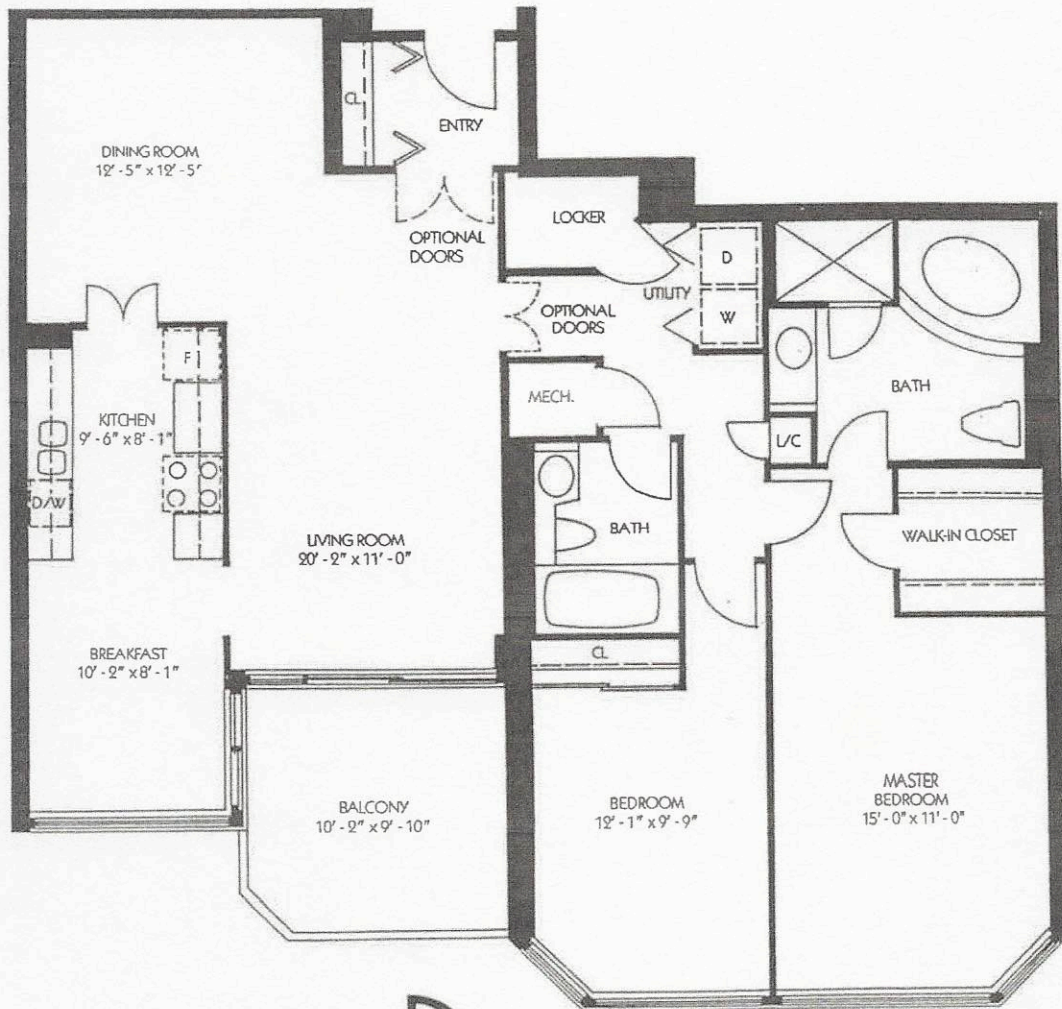

BUILDER'S PLAN / 02 MODEL

ANTIBES

CAVALAIRE

3C—Three Bedroom Suite

1587 square feet 147.5 square metres

- Here are standards of space and design that could only be found at Riviera. A residence of extraordinary proportions.
- The formal entry foyer opens into the living and dining areas, bright with sunlight from huge windows and a large solarium.
- The kitchen is highlighted by an adjoining greenhouse breakfast room — perfect for enjoying the morning sunshine.
- Boasting its own balcony, the master suite is spacious with twin closets, a four-piece ensuite bath and a separate shower.

RIVIERA

Bramalea Limited

ASELFORT
MARTIN

ROOM SIZES ARE APPROXIMATE, MAY VARY DEPENDING ON LOCATION. ARTIST'S CONCEPT ONLY. SUBJECT TO CHANGE WITHOUT NOTICE. E. AND OE.

MIRAMAR

Two Bedroom Suite

45 square feet 125 square metres

RIVIERA

MONTPELLIER

3A—Three Bedroom Suite

1764 square feet 163.8 square metres

- The ultimate in Riviera luxury in a three-bedroom residence with every detail you could desire.
- Through a grand entry foyer you arrive at the living/dining area, an extraordinary amount of entertaining space that offers tremendous possibilities for interior decorating.
- The large corner kitchen and breakfast area combine to become a cheery country-style room... it even includes a window over the sink. Enjoy spectacular sunsets over the Rideau River from your balcony.
- The third bedroom features a sunny solarium... ideal for use as a studio or greenhouse.
- The master bedroom is very generous and includes a walk-in closet, a splendid four-piece ensuite bath with a step-up oval tub and a separate shower.