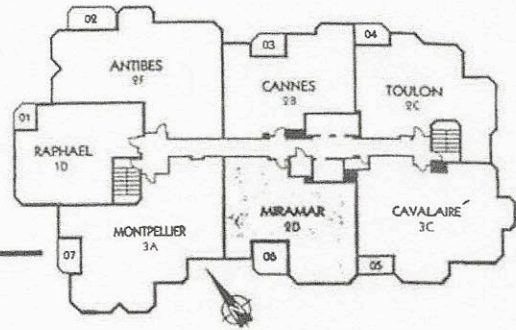

BUILDER'S PLAN / 02 MODEL

ANTIBES

CAVALAIRE

3C—Three Bedroom Suite

1587 square feet 147.5 square metres

- Here are standards of space and design that could only be found at Riviera. A residence of extraordinary proportions.
- The formal entry foyer opens into the living and dining areas, bright with sunlight from huge windows and a large solarium.
- The kitchen is highlighted by an adjoining greenhouse breakfast room — perfect for enjoying the morning sunshine.
- Boasting its own balcony, the master suite is spacious with twin closets, a four-piece ensuite bath and a separate shower.

RIVIERA

Bramalea Limited

ASELFORT
MARTIN

ROOM SIZES ARE APPROXIMATE, MAY VARY DEPENDING ON LOCATION. ARTIST'S CONCEPT ONLY. SUBJECT TO CHANGE WITHOUT NOTICE. E. AND OE.

MIRAMAR

Two Bedroom Suite

45 square feet 125 square metres

RIVIERA

MONTPELLIER

3A—Three Bedroom Suite

1764 square feet 163.8 square metres

- The ultimate in Riviera luxury in a three-bedroom residence with every detail you could desire.
- Through a grand entry foyer you arrive at the living/dining area, an extraordinary amount of entertaining space that offers tremendous possibilities for interior decorating.
- The large corner kitchen and breakfast area combine to become a cheery country-style room... it even includes a window over the sink. Enjoy spectacular sunsets over the Rideau River from your balcony.
- The third bedroom features a sunny solarium... ideal for use as a studio or greenhouse.
- The master bedroom is very generous and includes a walk-in closet, a splendid four-piece ensuite bath with a step-up oval tub and a separate shower.