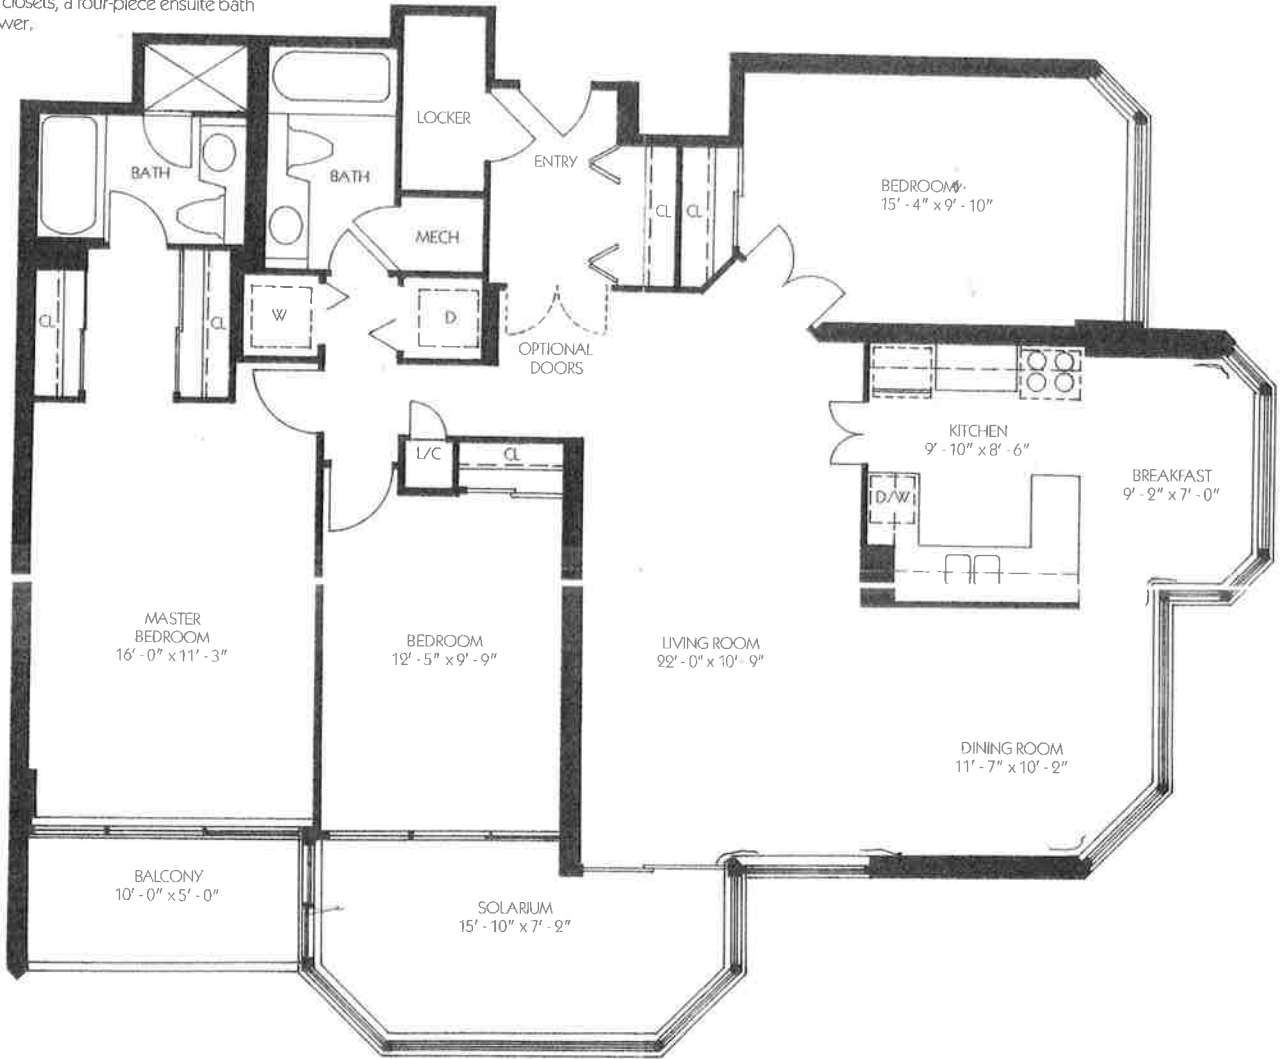

BUILDER'S PLAN / 02 MODEL

ANTIBES

CAVALAIRE

3C—Three Bedroom Suite

1587 square feet 147.5 square metres

- Here are standards of space and design that could only be found at Riviera. A residence of extraordinary proportions.
- The formal entry foyer opens into the living and dining areas, bright with sunlight from huge windows and a large solarium.
- The kitchen is highlighted by an adjoining greenhouse breakfast room — perfect for enjoying the morning sunshine.
- Boasting its own balcony, the master suite is spacious with twin closets, a four-piece ensuite bath and a separate shower.

RIVIERA

Bramalea Limited

ASELFORT
MARTIN

ROOM SIZES ARE APPROXIMATE, MAY VARY DEPENDING ON LOCATION. ARTIST'S CONCEPT ONLY. SUBJECT TO CHANGE WITHOUT NOTICE. E. AND OE.

MIRAMAR

Two Bedroom Suite

45 square feet 125 square metres

RIVIERA

MONTPELLIER

3A—Three Bedroom Suite

1764 square feet 163.8 square metres

- The ultimate in Riviera luxury in a three-bedroom residence with every detail you could desire.
- Through a grand entry foyer you arrive at the living/dining area, an extraordinary amount of entertaining space that offers tremendous possibilities for interior decorating.
- The large corner kitchen and breakfast area combine to become a cheery country-style room... it even includes a window over the sink. Enjoy spectacular sunsets over the Rideau River from your balcony.
- The third bedroom features a sunny solarium... ideal for use as a studio or greenhouse.
- The master bedroom is very generous and includes a walk-in closet, a splendid four-piece ensuite bath with a step-up oval tub and a separate shower.