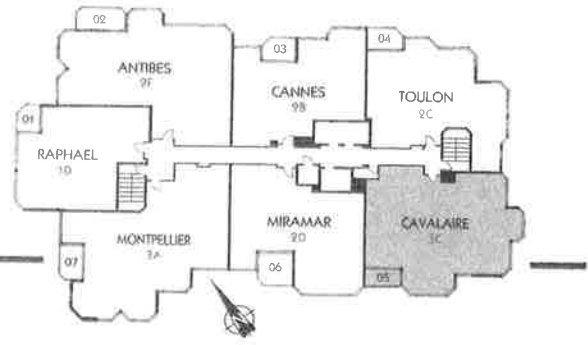

BUILDER'S PLAN / 02 MODEL

ANTIBES

CAVALAIRE

3C—Three Bedroom Suite

1587 square feet 147.5 square metres

- Here are standards of space and design that could only be found at Riviera. A residence of extraordinary proportions.
- The formal entry foyer opens into the living and dining areas, bright with sunlight from huge windows and a large solarium.
- The kitchen is highlighted by an adjoining greenhouse breakfast room — perfect for enjoying the morning sunshine.
- Boasting its own balcony, the master suite is spacious with twin closets, a four-piece ensuite bath and a separate shower.

RIVIERA

Bramalea Limited

ASELFORT
MARTIN

ROOM SIZES ARE APPROXIMATE, MAY VARY DEPENDING ON LOCATION. ARTIST'S CONCEPT ONLY. SUBJECT TO CHANGE WITHOUT NOTICE. E. AND OE.

MIRAMAR

Two Bedroom Suite

45 square feet 125 square metres

RIVIERA

MONTPELLIER

3A—Three Bedroom Suite

1764 square feet 163.8 square metres

- The ultimate in Riviera luxury in a three-bedroom residence with every detail you could desire.
- Through a grand entry foyer you arrive at the living/dining area, an extraordinary amount of entertaining space that offers tremendous possibilities for interior decorating.
- The large corner kitchen and breakfast area combine to become a cheery country-style room... it even includes a window over the sink. Enjoy spectacular sunsets over the Rideau River from your balcony.
- The third bedroom features a sunny solarium... ideal for use as a studio or greenhouse.
- The master bedroom is very generous and includes a walk-in closet, a splendid four-piece ensuite bath with a step-up oval tub and a separate shower.