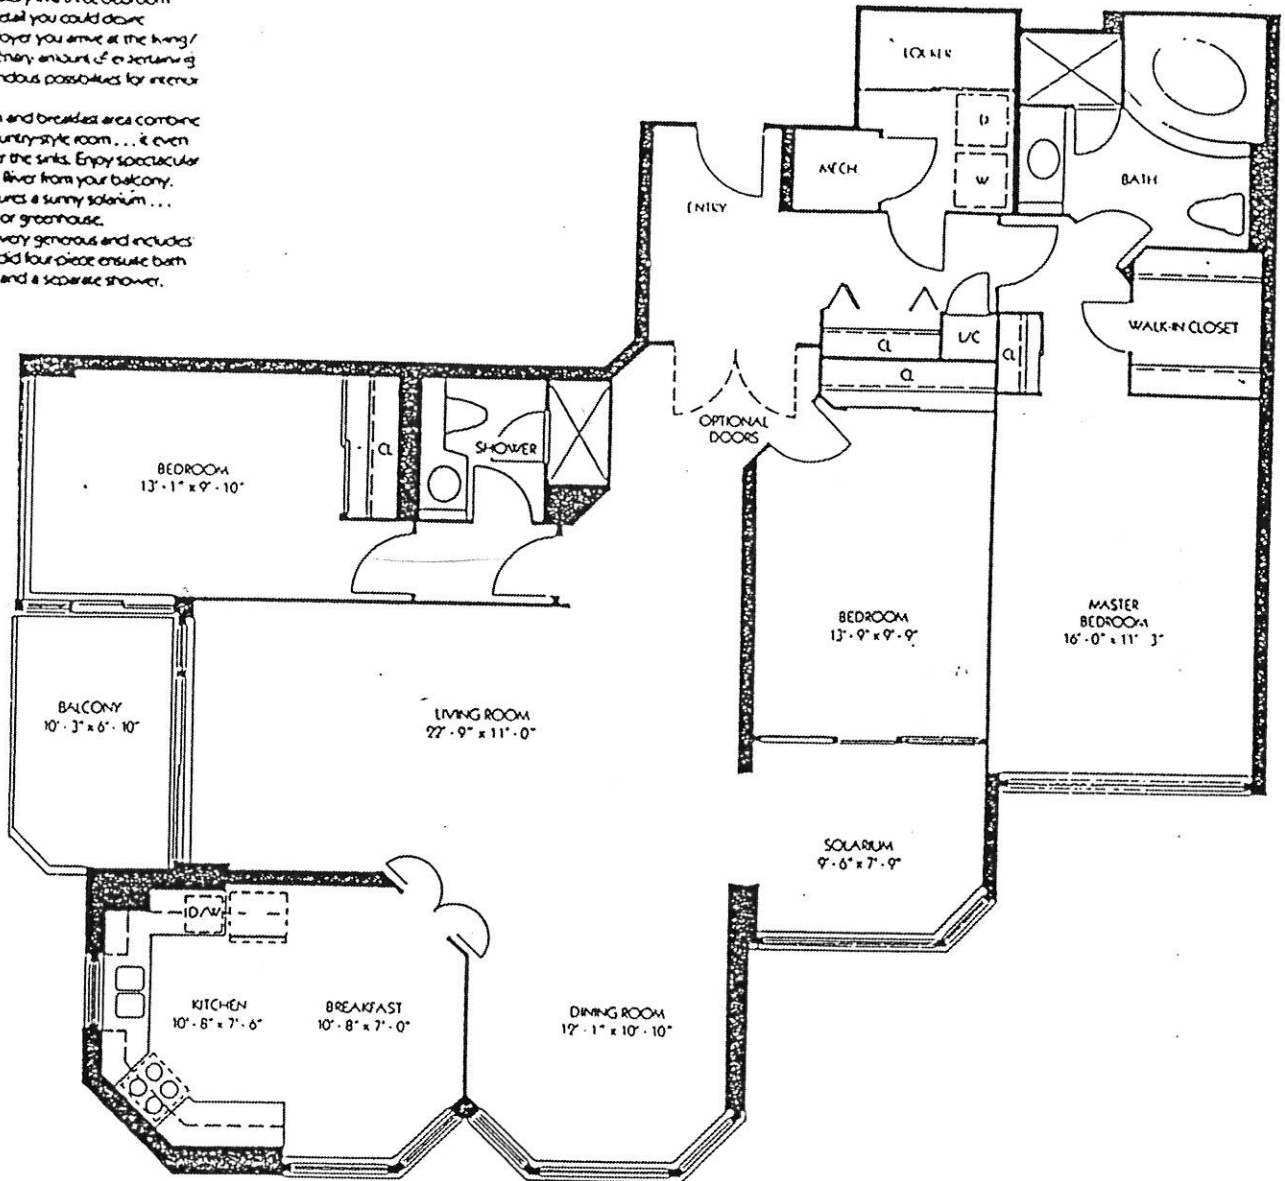

BUILDER'S PLAN / 02 MODEL

ANTIBES

CAVALAIRE

3C—Three Bedroom Suite

1587 square feet 147.5 square metres

- Here are standards of space and design that could only be found at Riviera. A residence of extraordinary proportions.
- The formal entry foyer opens into the living and dining areas, bright with sunlight from huge windows and a large solarium.
- The kitchen is highlighted by an adjoining greenhouse breakfast room — perfect for enjoying the morning sunshine.
- Boasting its own balcony, the master suite is spacious with twin closets, a four-piece ensuite bath and a separate shower.

RIVIERA

MONTPELLIER

3A—Three Bedroom Suite

1764 square feet 163.8 square metres

- The ultimate in Riviera luxury in a three-bedroom residence with every detail you could desire.
- Through a grand entry foyer you arrive at the living/dining area, an extraordinary amount of entertaining space that offers tremendous possibilities for interior decorating.
- The large corner kitchen and breakfast area combine to become a cheery country-style room... it even includes a window over the sink. Enjoy spectacular sunsets over the Rideau River from your balcony.
- The third bedroom features a sunny solarium... ideal for use as a studio or greenhouse.
- The master bedroom is very generous and includes a walk-in closet, a splendid four-piece ensuite bath with a step-up oval tub and a separate shower.

RIVIERA
 LUXURY HOMES & RESORTS

ROOM SIZES ARE APPROXIMATE, MAY VARY DEPENDING ON LOCATION. ARTIST'S CONCEPT ONLY. SUBJECT TO CHANGE WITHOUT NOTICE. E AND OE

RAFAEL 1D

RIVIERA

Bramalea Limited

ASELFORD MARTIN