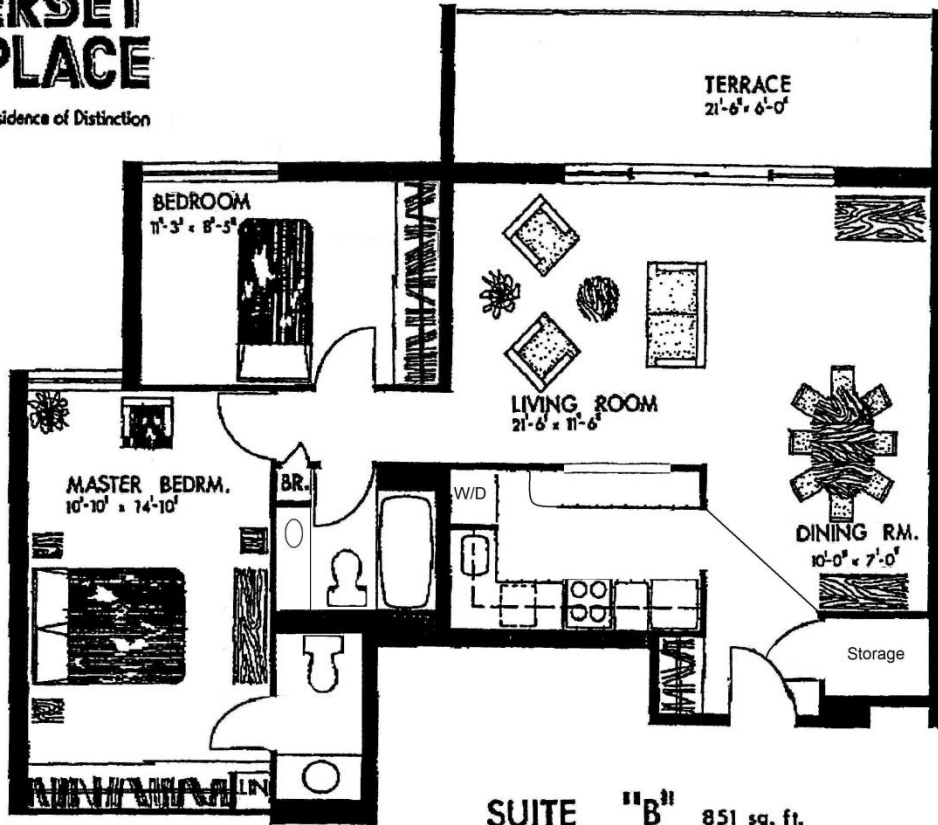

2 Bedroom Apartment Home

SOMERSET PLACE

The Condominium Residence of Distinction

SUITE "B" 851 sq. ft.

141 Somerset Street West Ottawa Canada