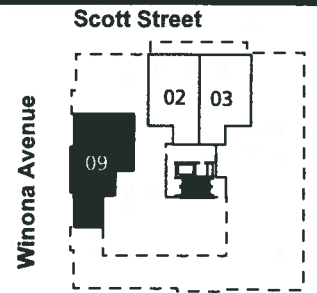

PENTHOUSE

PENTHOUSE

2 Bedroom Plus Loft, 1436 Sq Feet

VIEW THE FIRST STORY

LEVEL 5

UNIT:
09