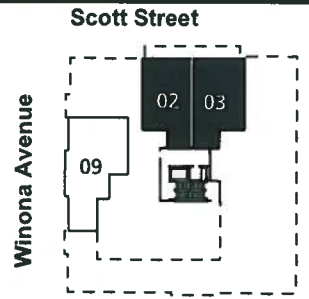

Winona Avenue

LEVEL 4

UNIT:
02 03

2 Bedroom, 1029 Sq Feet

[VIEW THE FIRST STORY](#)

LEVEL 5

UNIT:
02 03

PENTHOUSE