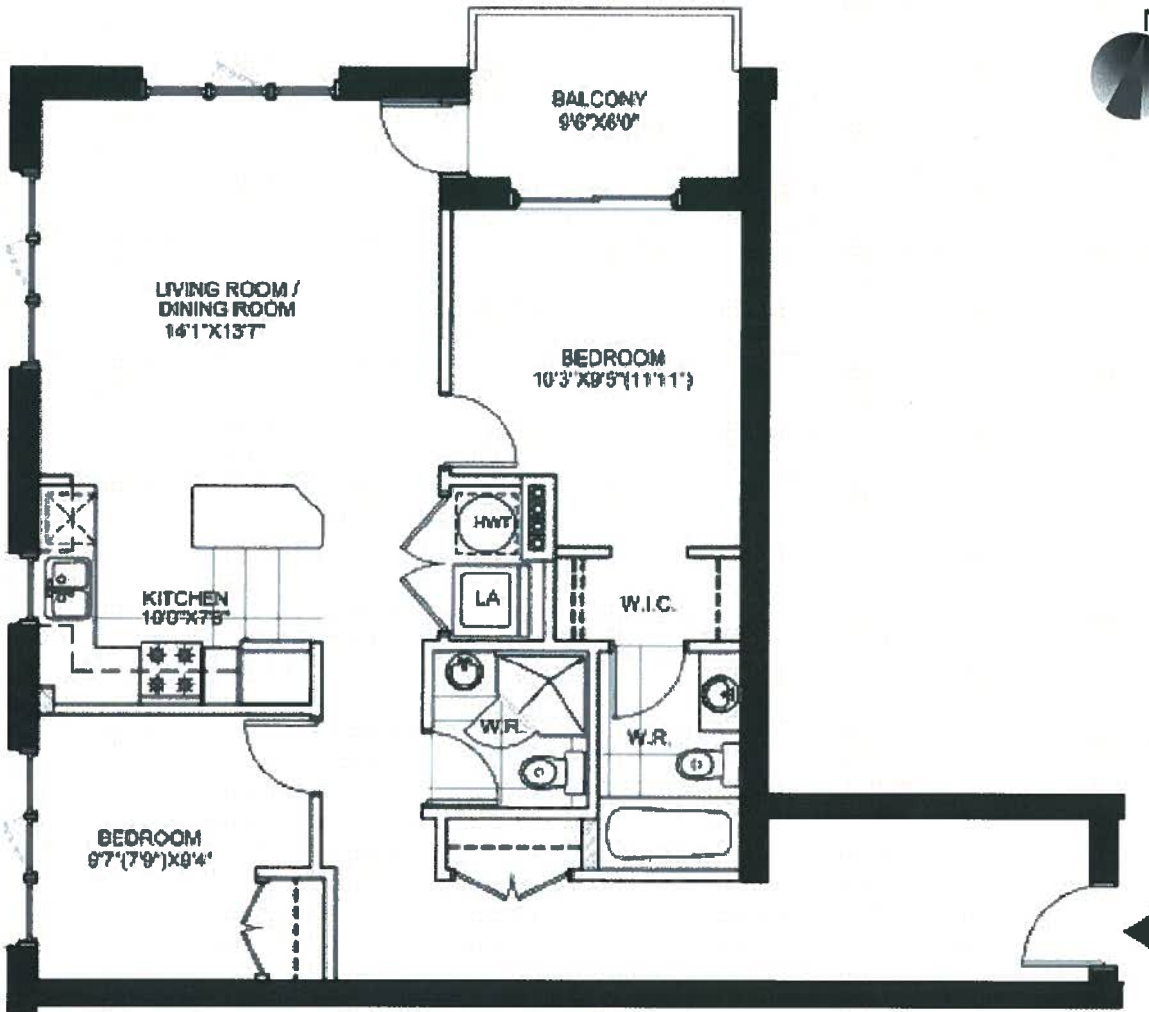

PENTHOUSE

PENTHOUSE

2 Bedroom, 880 Sq Feet

Scott Street

Winona Avenue

LEVEL 2,3,4

UNIT:
01, 08

PENTHOUSE

PENTHOUSE

1 Bedroom + Den, 835 Sq Feet

Scott Street

LEVEL 1, 2, 3

UNIT:
02, 03, 06, 07

LEVEL 4

UNIT:
06, 07

PENTHOUSE

PENTHOUSE

1 Bedroom, 626 Sq Feet

Scott Street

Winona Avenue

LEVEL 3

UNIT:
09 10

PENTHOUSE

PENTHOUSE

Scott Street

LEVELS 1 TO 4

UNIT:
04 05

PENTHOUSE

PENTHOUSE

2 Bedroom + Loft, 1029 Sq Feet

[VIEW THE SECOND STORY](#)

Scott Street