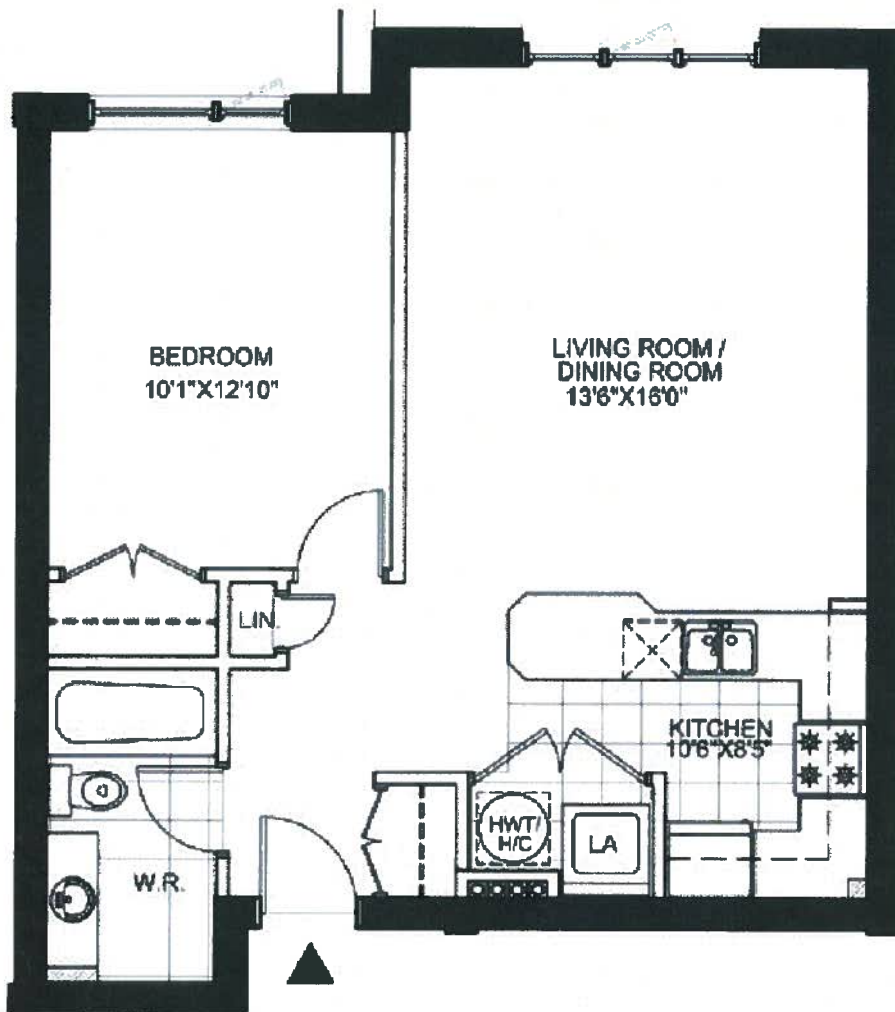

PENTHOUSE

PENTHOUSE

2 Bedroom, 880 Sq Feet

Scott Street

Winona Avenue

LEVEL 2,3,4

UNIT:
01, 08

PENTHOUSE

PENTHOUSE

1 Bedroom + Den, 835 Sq Feet

Scott Street

LEVEL 1, 2, 3

UNIT:
02, 03, 06, 07

LEVEL 4

UNIT:
06, 07

PENTHOUSE

PENTHOUSE

1 Bedroom, 626 Sq Feet

Scott Street

Winona Avenue

LEVEL 3

UNIT:
09 10

PENTHOUSE

PENTHOUSE

1 Bedroom, 645 Sq Feet

Scott Street

Winona Avenue

LEVEL 2

UNIT:
09 10

PENTHOUSE

PENTHOUSE

2 Bedroom, 1046 Sq Feet