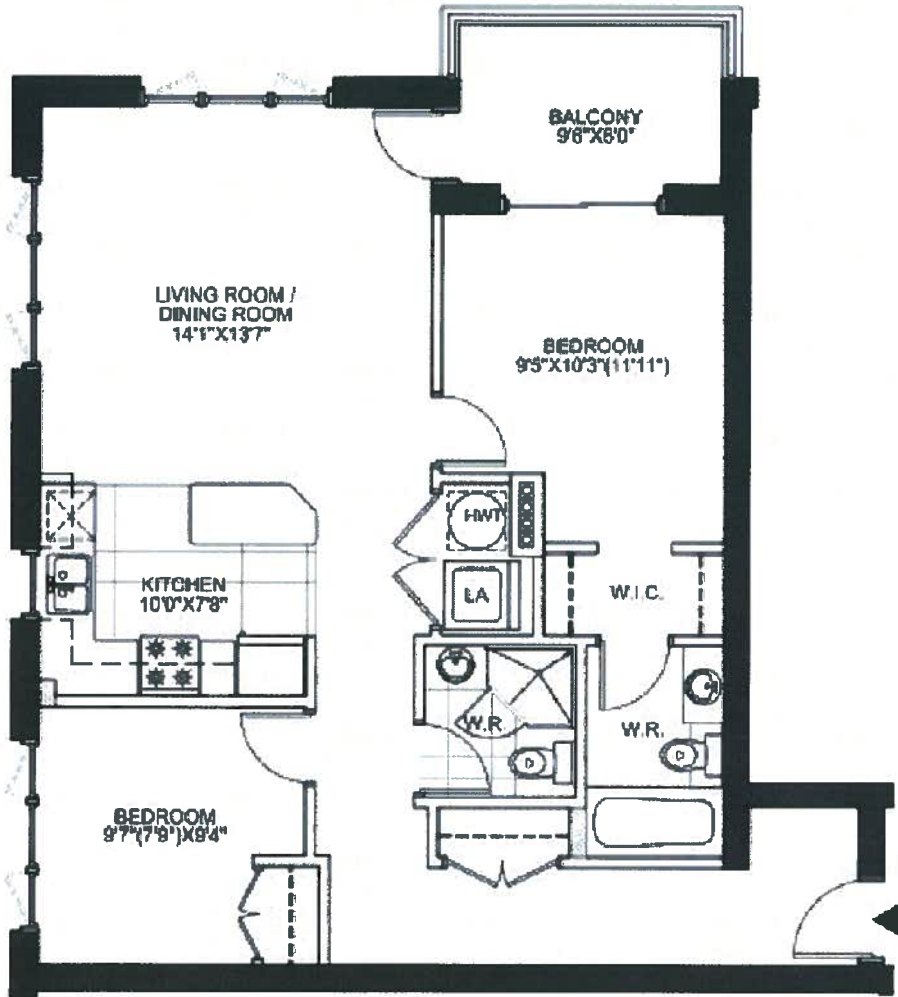

PENTHOUSE

PENTHOUSE

2 Bedroom, 835 Sq Feet