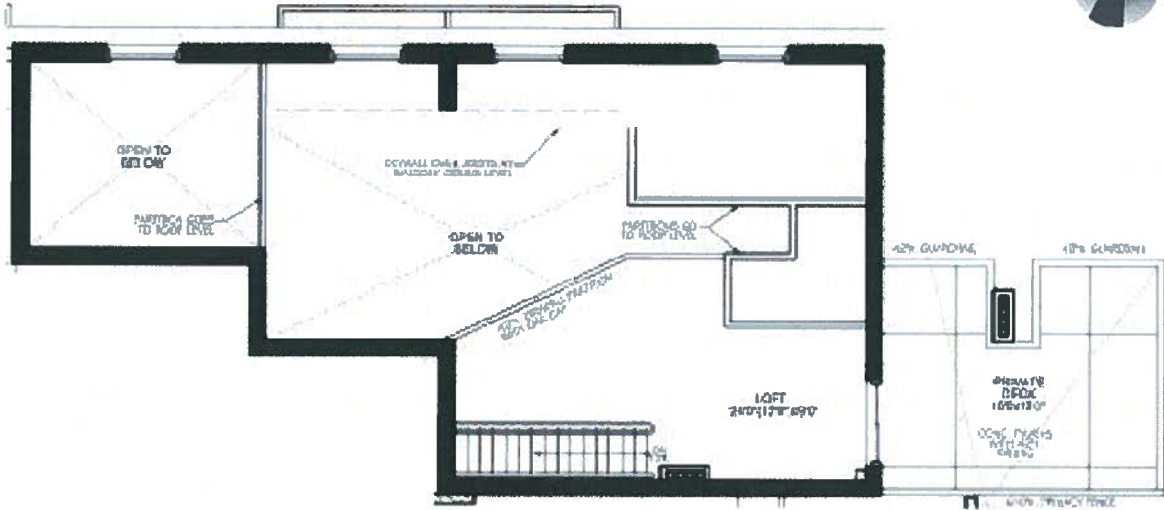

PENTHOUSE

PENTHOUSE

2 Bedroom Plus Loft, 1436 Sq Feet

VIEW THE FIRST STORY

LEVEL 5

UNIT:
09