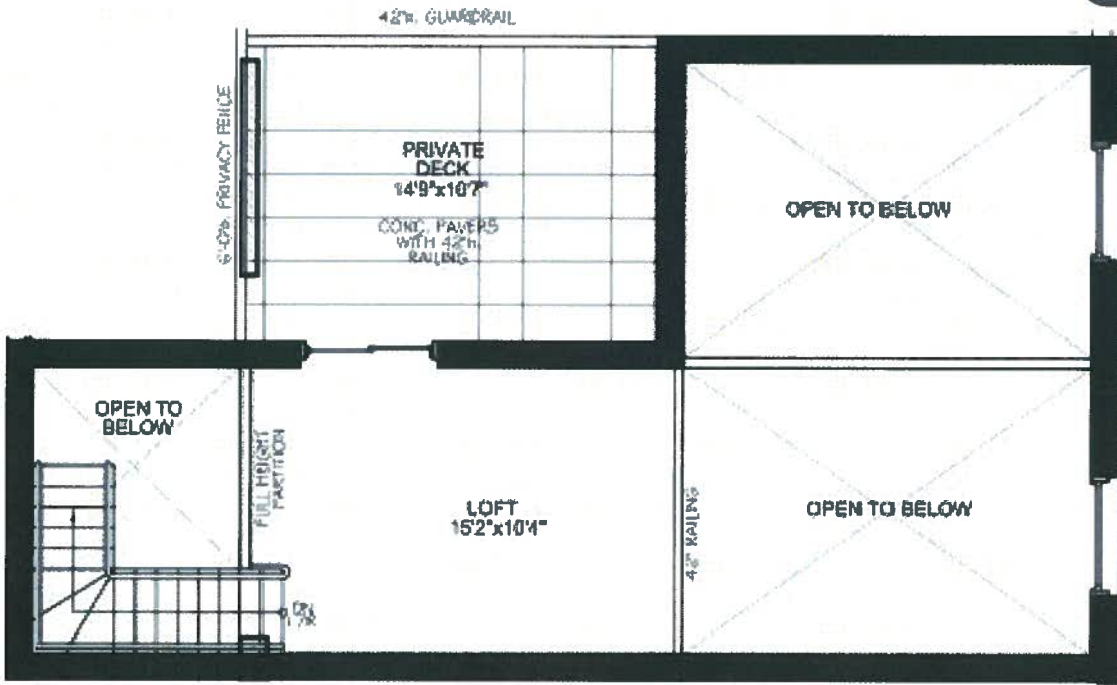

Scott Street

LEVELS 1 TO 4

UNIT:
04 05

PENTHOUSE

PENTHOUSE

2 Bedroom + Loft, 1029 Sq Feet

[VIEW THE SECOND STORY](#)

Scott Street

Winona Avenue

LEVEL 4

UNIT:
02 03

2 Bedroom, 1029 Sq Feet

[VIEW THE FIRST STORY](#)

LEVEL 5

UNIT:
02 03

PENTHOUSE