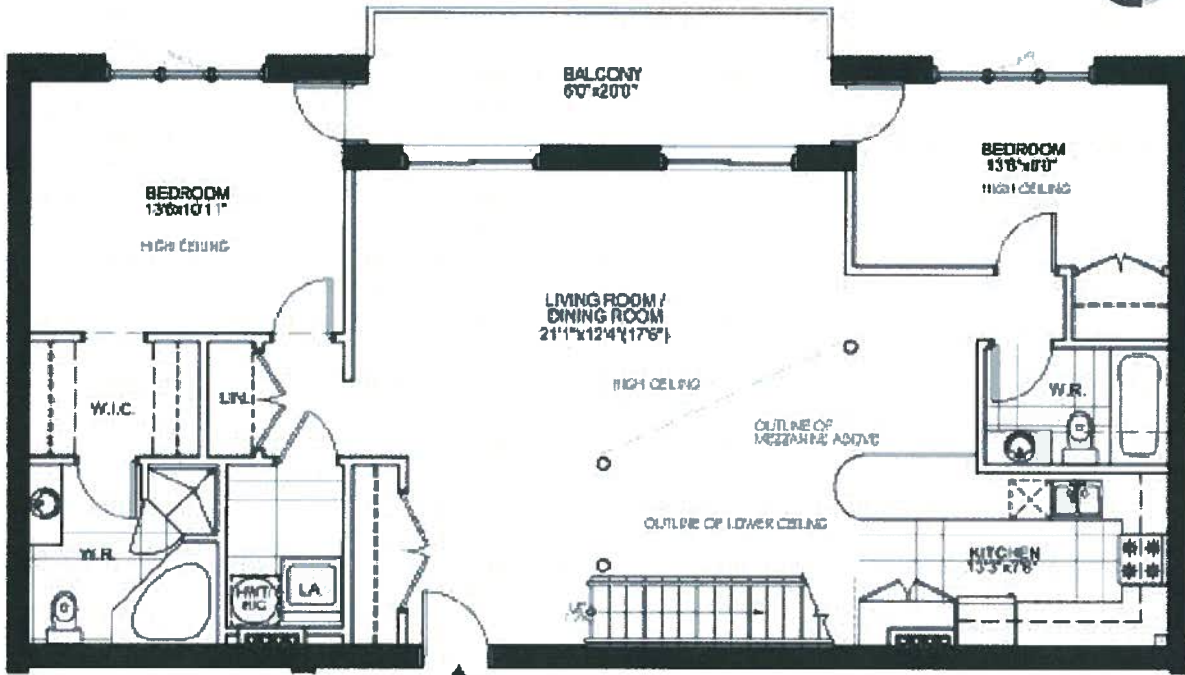

PENTHOUSE

PENTHOUSE

2 Bedroom Plus Loft, 1436 Sq Feet

[VIEW THE SECOND STORY](#)

Scott Street

Winona Avenue