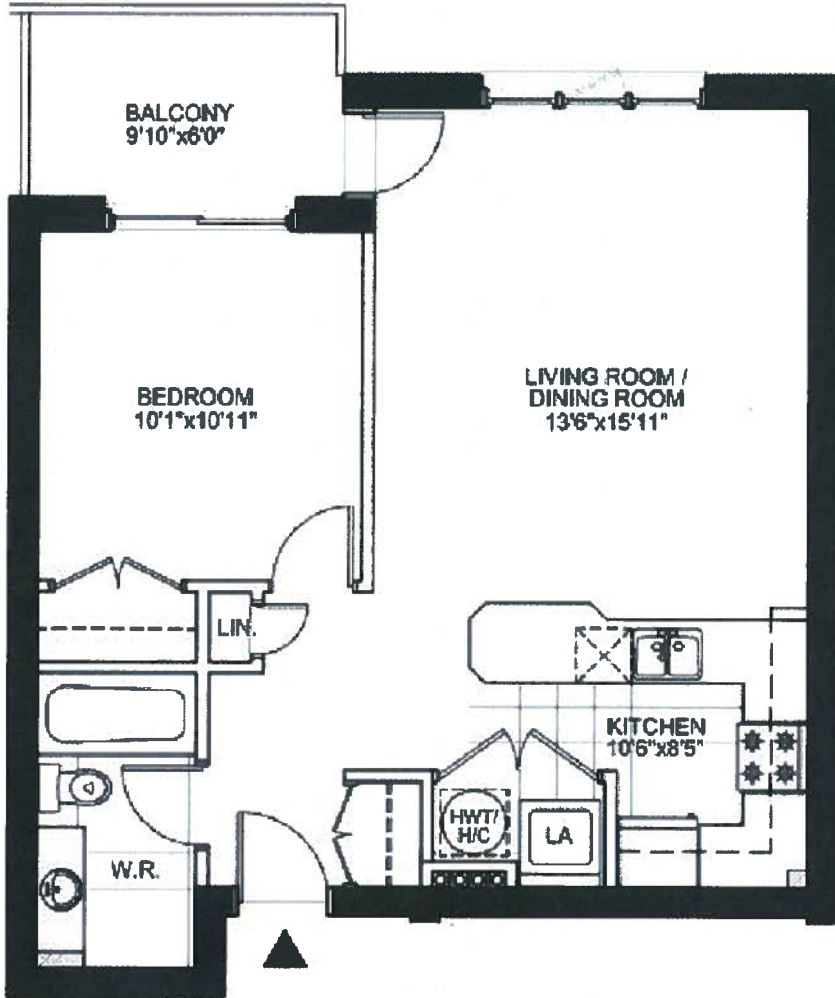

PENTHOUSE

PENTHOUSE

2 Bedroom, 880 Sq Feet

Scott Street

Winona Avenue

LEVEL 2,3,4

UNIT:
01, 08

PENTHOUSE

PENTHOUSE

1 Bedroom + Den, 835 Sq Feet

Scott Street

LEVEL 1, 2, 3

UNIT:
02, 03, 06, 07

LEVEL 4

UNIT:
06, 07

PENTHOUSE

PENTHOUSE

1 Bedroom, 626 Sq Feet

Scott Street

Winona Avenue

LEVEL 3

UNIT:
09 10

PENTHOUSE

PENTHOUSE

VIEW THE FIRST STORY

LEVEL 5

UNIT:
09