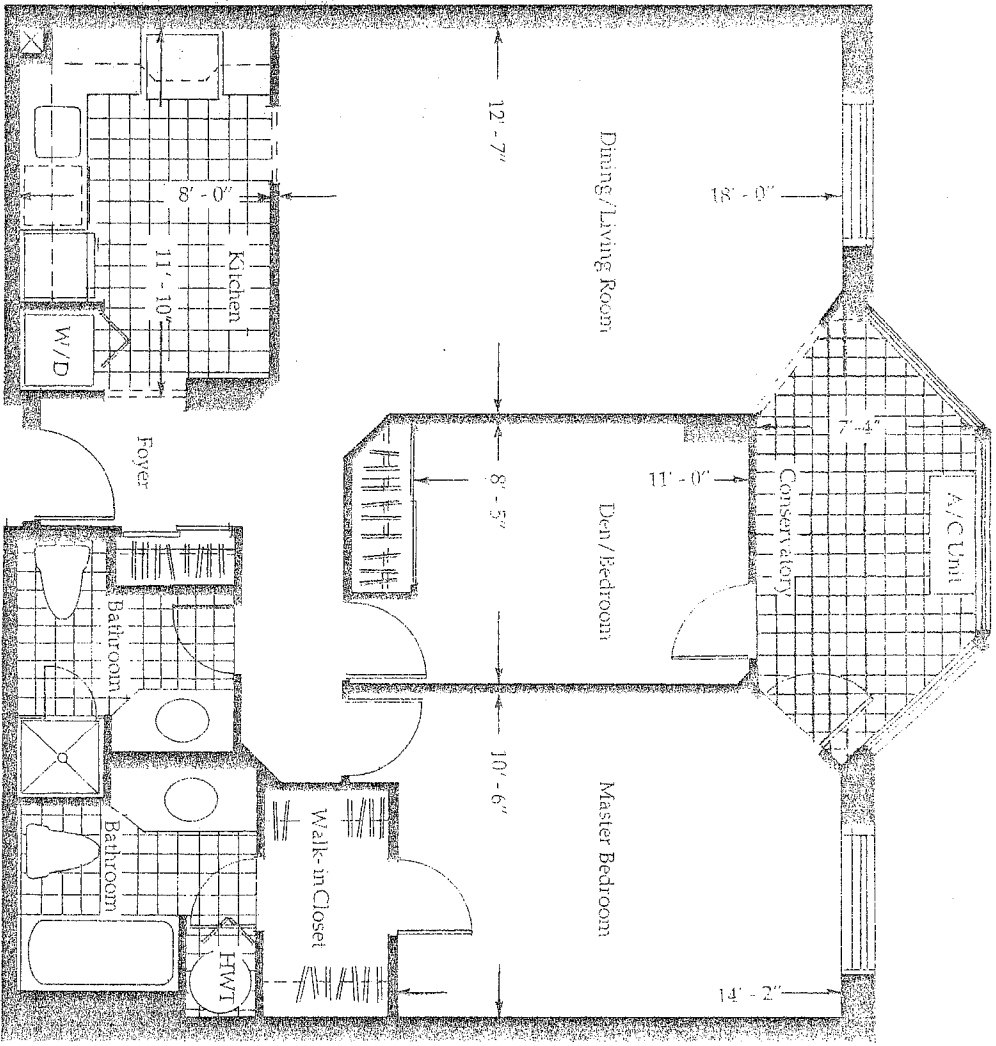

Note: Corner window on end units only.

Note: End unit has kitchen window. Layout and dimensions are different.

The
Debussy

Suite 2C
971 Sq. Ft. Gross Area
2 Bedrooms

E.&O.E.

ROOM SIZES ARE APPROXIMATE AND MAY VARY FROM SUITE TO SUITE. Material reserves the right to make changes to the plans and specifications and/or substitute materials provided such materials are substantially equal in quality to the materials replaced.