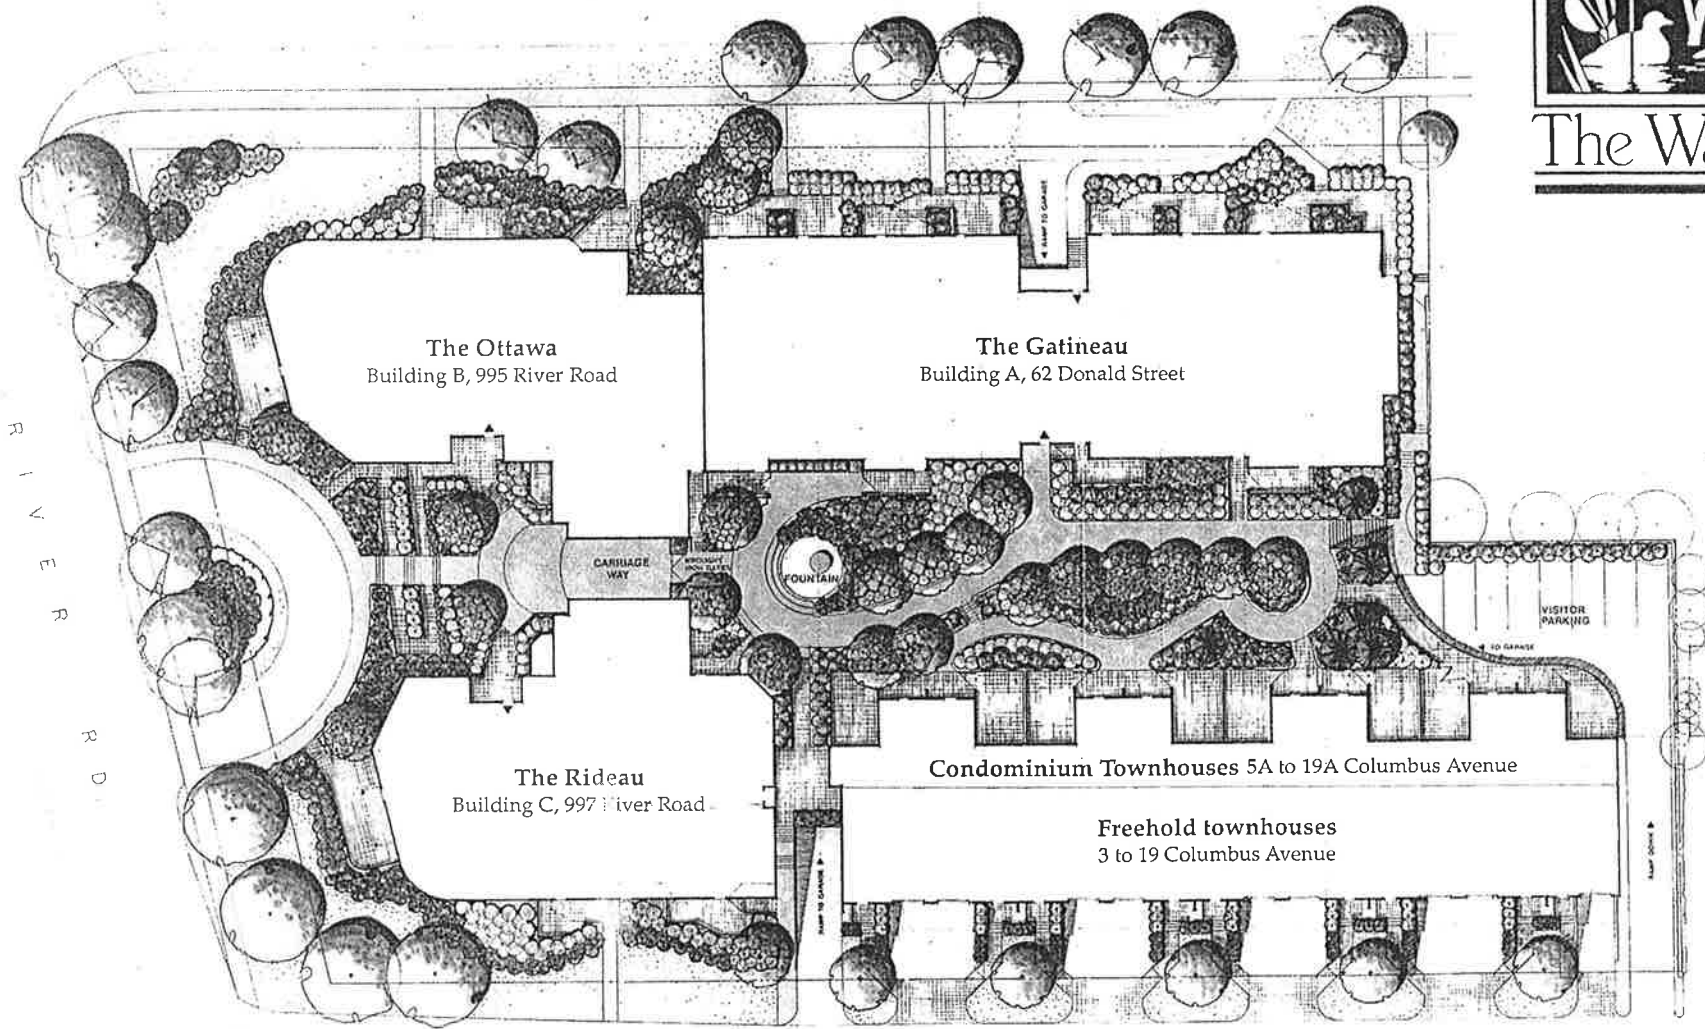

Downstairs, the open floorplan brings the light and the view through the living room, past the double fireplace, through the dining room and over a half-wall into the large family kitchen. There's a powder room conveniently located at the bottom of the stairs, a coat closet at the front door and another coat closet in the small foyer off the kitchen. This foyer opens directly into the parking garage.

Upstairs are two full bathrooms — the main bathroom is off the hall and the other is in the master suite. The master bathroom includes a separate shower, and is reached through a large walk-through closet. The second bedroom has its own special treat — a private deck overlooking the garden.

Courtyard Entrance
Entrée de la Cour Intérieure

FREEHOLD TOWNHOUSES MAISONS DE VILLE

AVENUE COLUMBUS AVENUE

CHEMIN RIVER ROAD

D O N A L D S T .

The Waterbrooke

The Ottawa
Building B, 995 River Road

The Gatineau
Building A, 62 Donald Street

The Rideau
Building C, 997 River Road

Condominium Townhouses 5A to 19A Columbus Avenue

Freehold townhouses
3 to 19 Columbus Avenue

R I V E R
R O A D

C O L U M B U S A V E