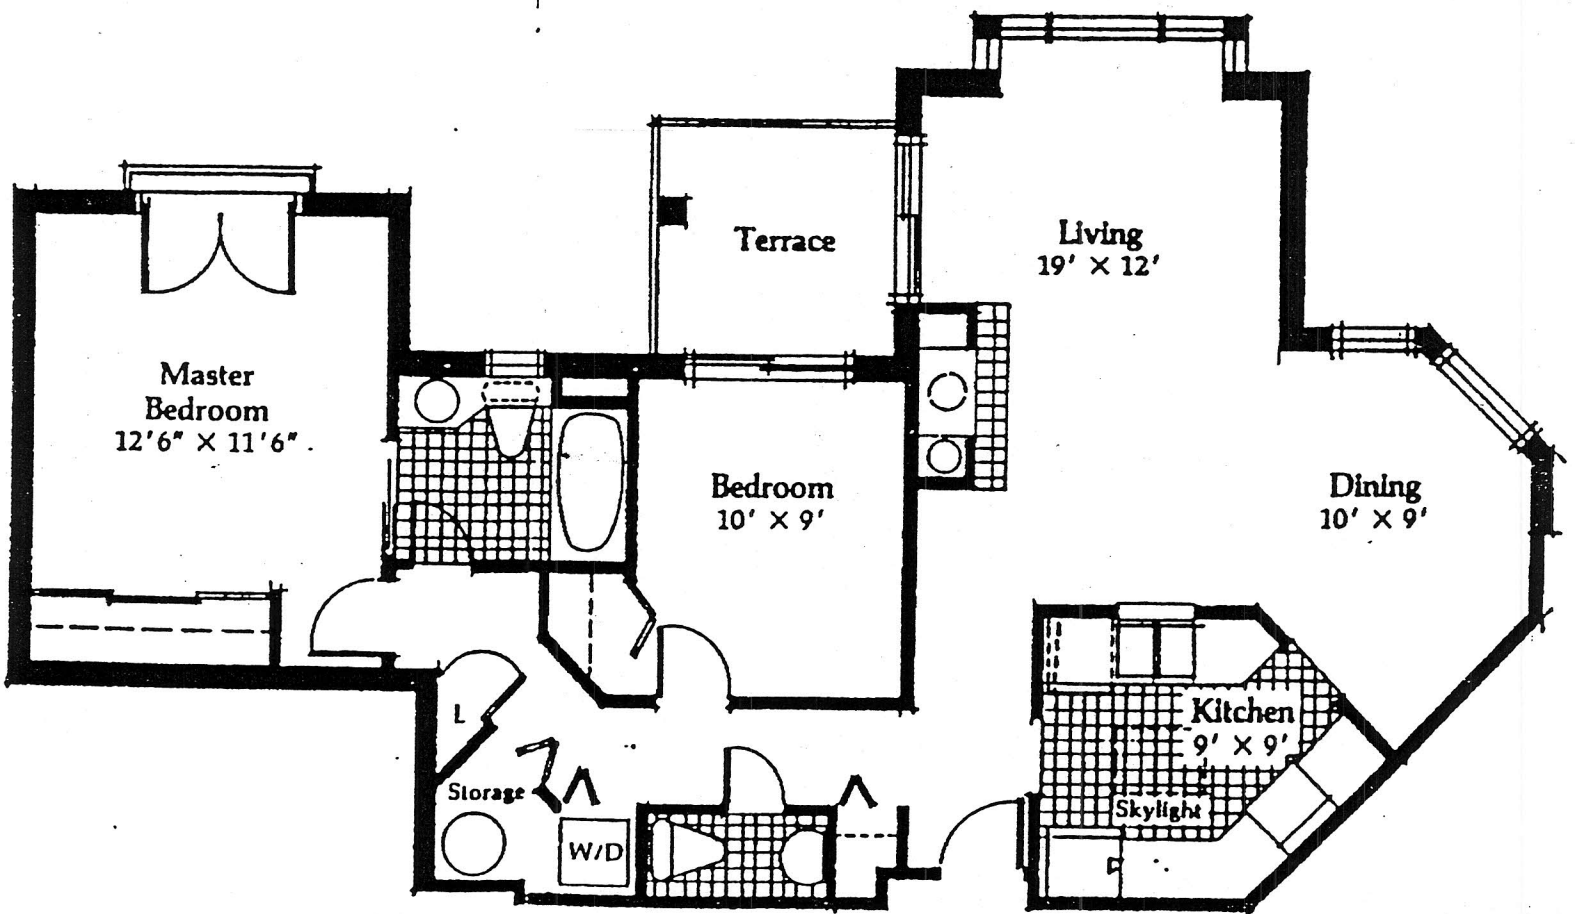

The Kennedy Suite

102, 104, 106, 108

The Kennedy suite has window walls both upstairs and down, in the living room and both bedrooms, to take full advantage of the natural light and the view of your own richly landscaped private garden.

Downstairs, the open floorplan brings the light and the view through the living room, past the double fireplace, through the dining room and over a half-wall into the large family kitchen. There's a powder room conveniently located at the bottom of the stairs, a coat closet at the front door and another coat closet in the small foyer off the kitchen. This foyer opens directly into the parking garage.

Upstairs are two full bathrooms — the main bathroom is off the hall and the other is in the master suite. The master bathroom includes a separate shower, and is reached through a large walk-through closet. The second bedroom has its own special treat — a private deck overlooking the garden.

All measures are approximate and subject to change without notice.

E&

Appl. 920

The Bolton/L'Amable Suite 403 D

The Trent Level 4

Courtyard

Columbus Avenue

A