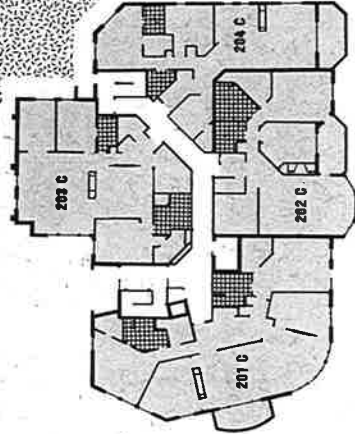

Courtyard Entrance
Entrée de la Cour Intérieure