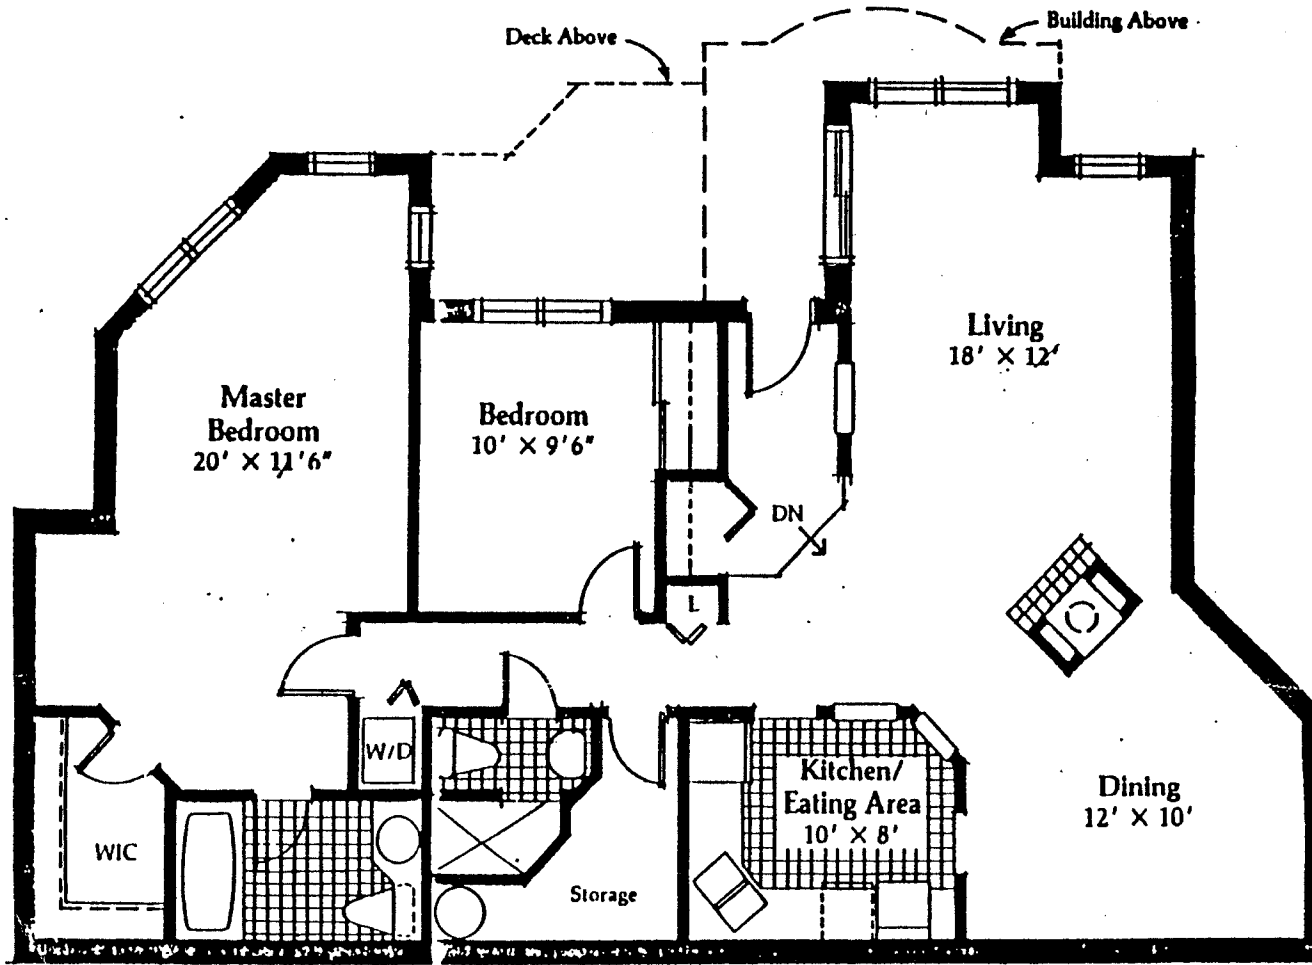

The Kennedy Suite

102, 104, 106, 108

The Kennedy suite has window walls both upstairs and down, in the living room and both bedrooms, to take full advantage of the natural light and the view of your own richly landscaped private garden.

Downstairs, the open floorplan brings the light and the view through the living room, past the double fireplace, through the dining room and over a half-wall into the large family kitchen. There's a powder room conveniently located at the bottom of the stairs, a coat closet at the front door and another coat closet in the small foyer off the kitchen. This foyer opens directly into the parking garage.

Upstairs are two full bathrooms — the main bathroom is off the hall and the other is in the master suite. The master bathroom includes a separate shower, and is reached through a large walk-through closet. The second bedroom has its own special treat — a private deck overlooking the garden.

The Gatineau Level 2

Donald Street

Columbus Avenue

All measures are approximate and subject to change without notice.

1 Columbus Ave The Doncaster Suite 304 D

The Trent Level 3

Courtyard

Columbus Avenue