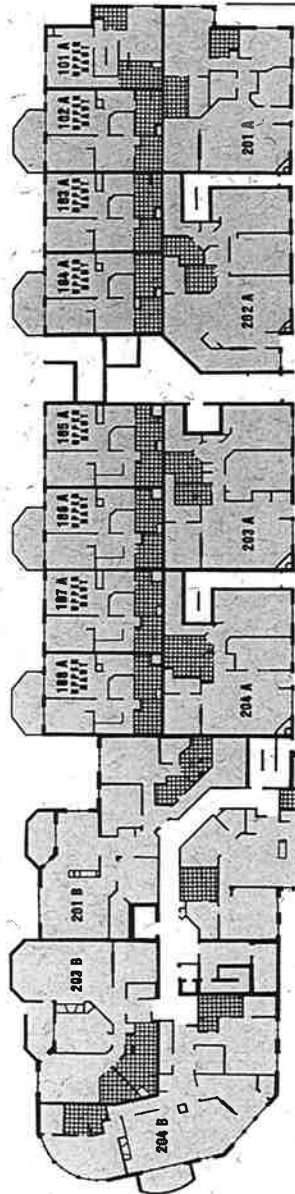

The Kennedy Suite

102, 104, 106, 108

The Kennedy suite has window walls both upstairs and down, in the living room and both bedrooms, to take full advantage of the natural light and the view of your own richly landscaped private garden.

Downstairs, the open floorplan brings the light and the view through the living room, past the double fireplace, through the dining room and over a half-wall into the large family kitchen. There's a powder room conveniently located at the bottom of the stairs, a coat closet at the front door and another coat closet in the small foyer off the kitchen. This foyer opens directly into the parking garage.

The Gatineau Level 2

Donald Street

Columbus Avenue

All measures are approximate and subject to change without notice.

1 Columbus Ave The Doncaster Suite 304 D

The Trent Level 3

Courtyard

Columbus Avenue

All measures are approximate and subject to change without notice.

E&OE

Waterbrooke

LEVEL 1 NIVEAU 1

Waterbrooke

444

LEVEL NIVEAU 2

RUE DONALD STREET