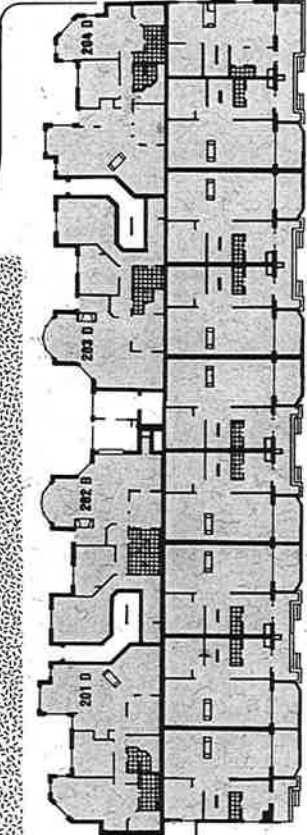

Courtyard Entrance
Entrée de la Cour Intérieure