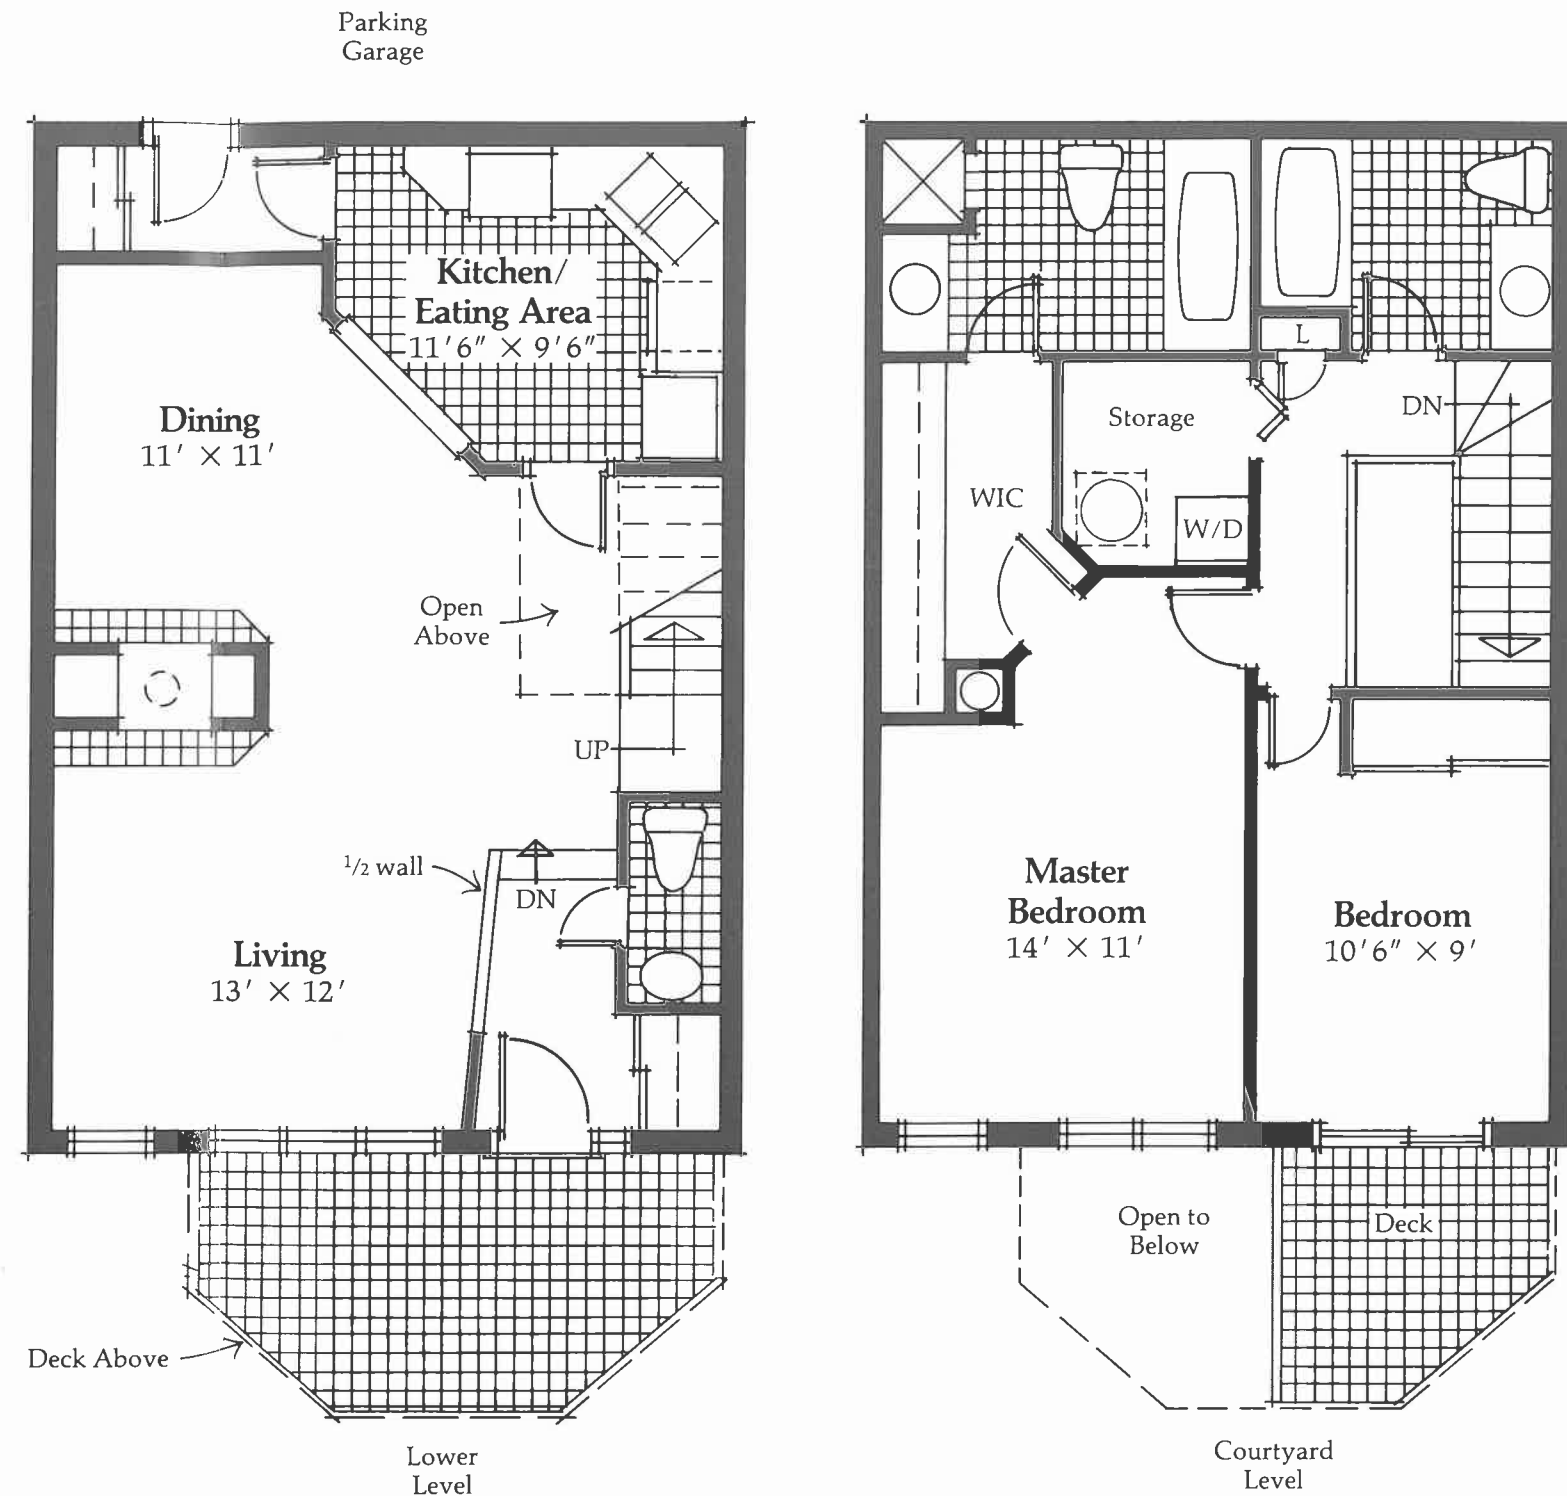

The Kennedy Suite

102, 104, 106, 108

The Kennedy suite has window walls both upstairs and down, in the living room and both bedrooms, to take full advantage of the natural light and the view of your own richly landscaped private garden.

Downstairs, the open floorplan brings the light and the view through the living room, past the double fireplace, through the dining room and over a half-wall into the large family kitchen. There's a powder room conveniently located at the bottom of the stairs, a coat closet at the front door and another coat closet in the small foyer off the kitchen. This foyer opens directly into the parking garage.

Upstairs are two full bathrooms — the main bathroom is off the hall and the other is in the master suite. The master bathroom includes a separate shower, and is reached through a large walk-through closet. The second bedroom has its own special treat — a private deck overlooking the garden.

The Gatineau Level 2

Donald Street

Columbus Avenue

All measures are approximate and subject to change without notice.

1 Columbus Ave The Doncaster Suite 304 D

The Trent Level 3

Courtyard

Columbus Avenue