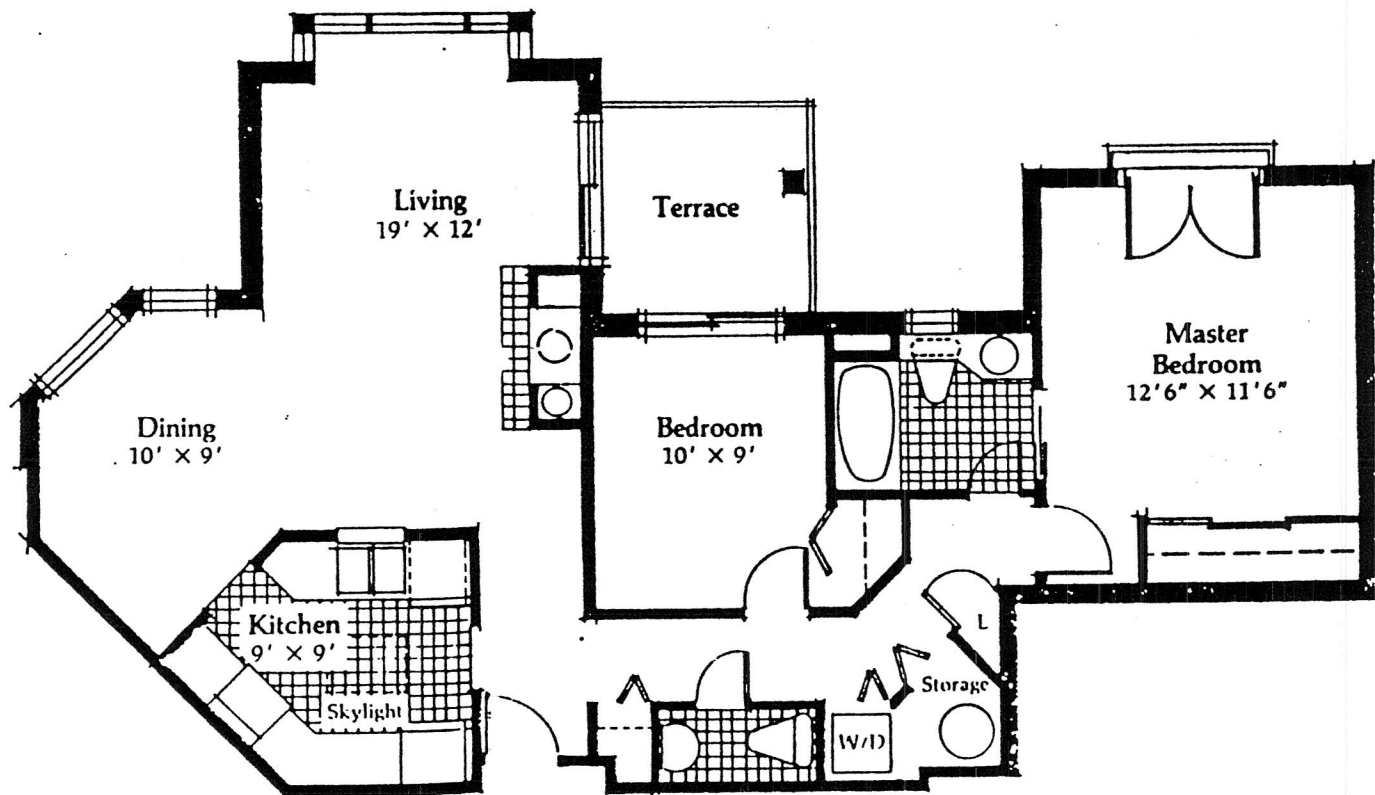

Downstairs, the open floorplan brings the light and the view through the living room, past the double fireplace, through the dining room and over a half-wall into the large family kitchen. There's a powder room conveniently located at the bottom of the stairs, a coat closet at the front door and another coat closet in the small foyer off the kitchen. This foyer opens directly into the parking garage.

Upstairs are two full bathrooms — the main bathroom is off the hall and the other is in the master suite. The master bathroom includes a separate shower, and is reached through a large walk-through closet. The second bedroom has its own special treat — a private deck overlooking the garden.

A

All measures are approximate and subject to change without notice.

E&OE

The La Blanche Suite 401 D

The Trent Level 4

Courtyard

Columbus Avenue

A

All measures are approximate and subject to change without notice.

E&

Appl. 920

The Bolton/L'Amable Suite 403 D

The Trent Level 4

Courtyard

Columbus Avenue

A