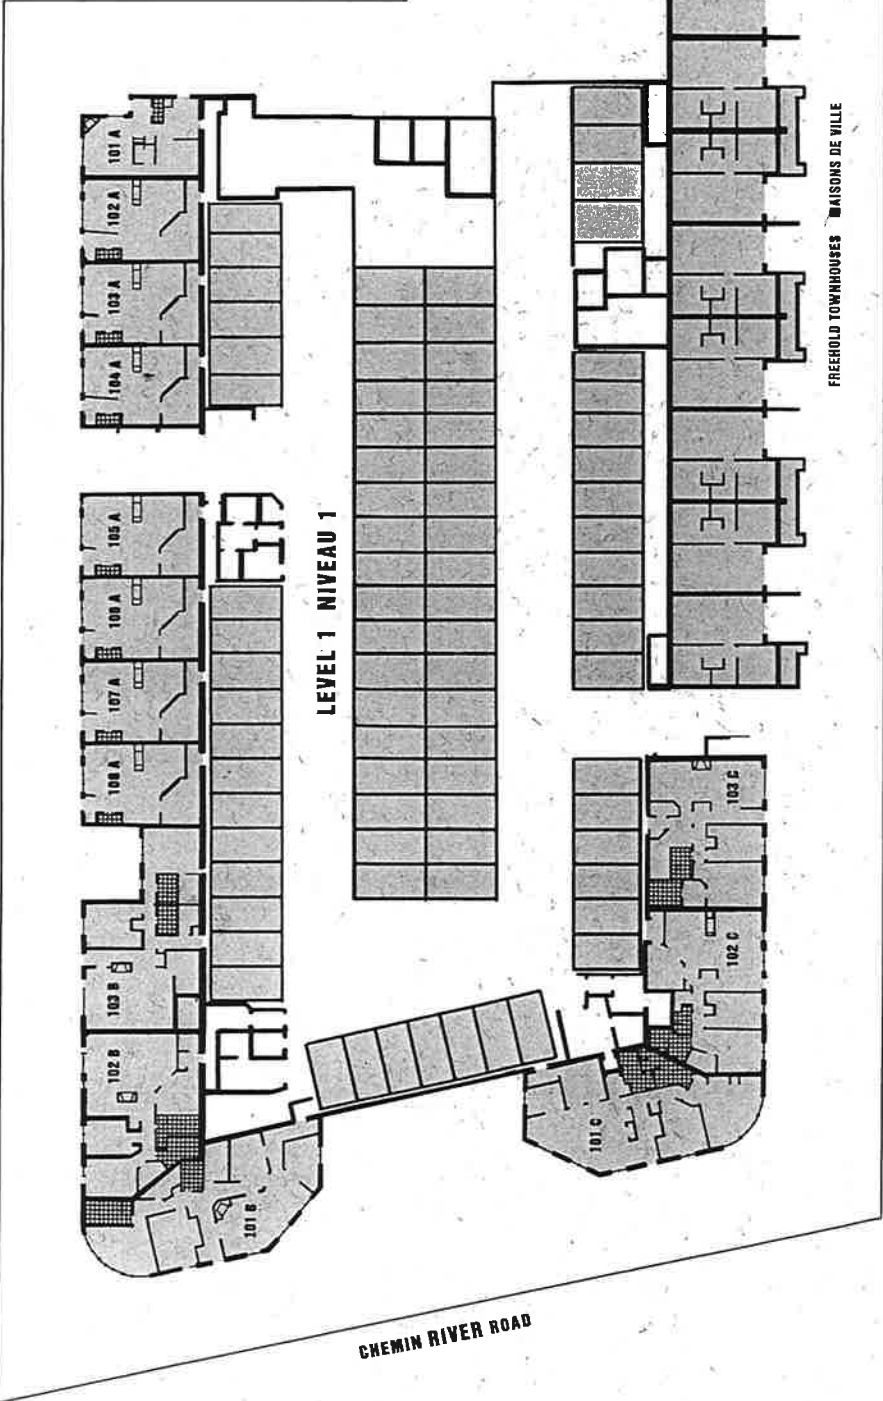

Waterbrooke

LEVEL 1 NIVEAU 1