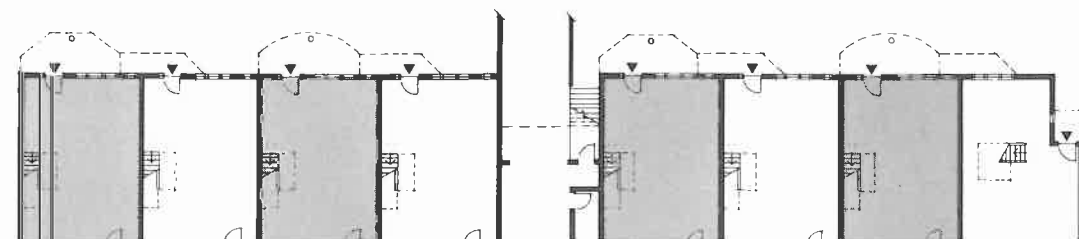

The Kennedy Suite

102, 104, 106, 108

The Kennedy suite has window walls both upstairs and down, in the living room and both bedrooms, to take full advantage of the natural light and the view of your own richly landscaped private garden.

Downstairs, the open floorplan brings the light and the view through the living room, past the double fireplace, through the dining room and over a half-wall into the large family kitchen. There's a powder room conveniently located at the bottom of the stairs, a coat closet at the front door and another coat closet in the small foyer off the kitchen. This foyer opens directly into the parking garage.

Upstairs are two full bathrooms — the main bathroom is off the hall and the other is in the master suite. The master bathroom includes a separate shower, and is reached through a large walk-through closet. The second bedroom has its own special treat — a private deck overlooking the garden.

The Gatineau Level 2

Donald Street

Columbus Avenue

All measures are approximate and subject to change without notice.

1 Columbus Ave The Doncaster Suite 304 D

The Trent Level 3

Courtyard

Columbus Avenue