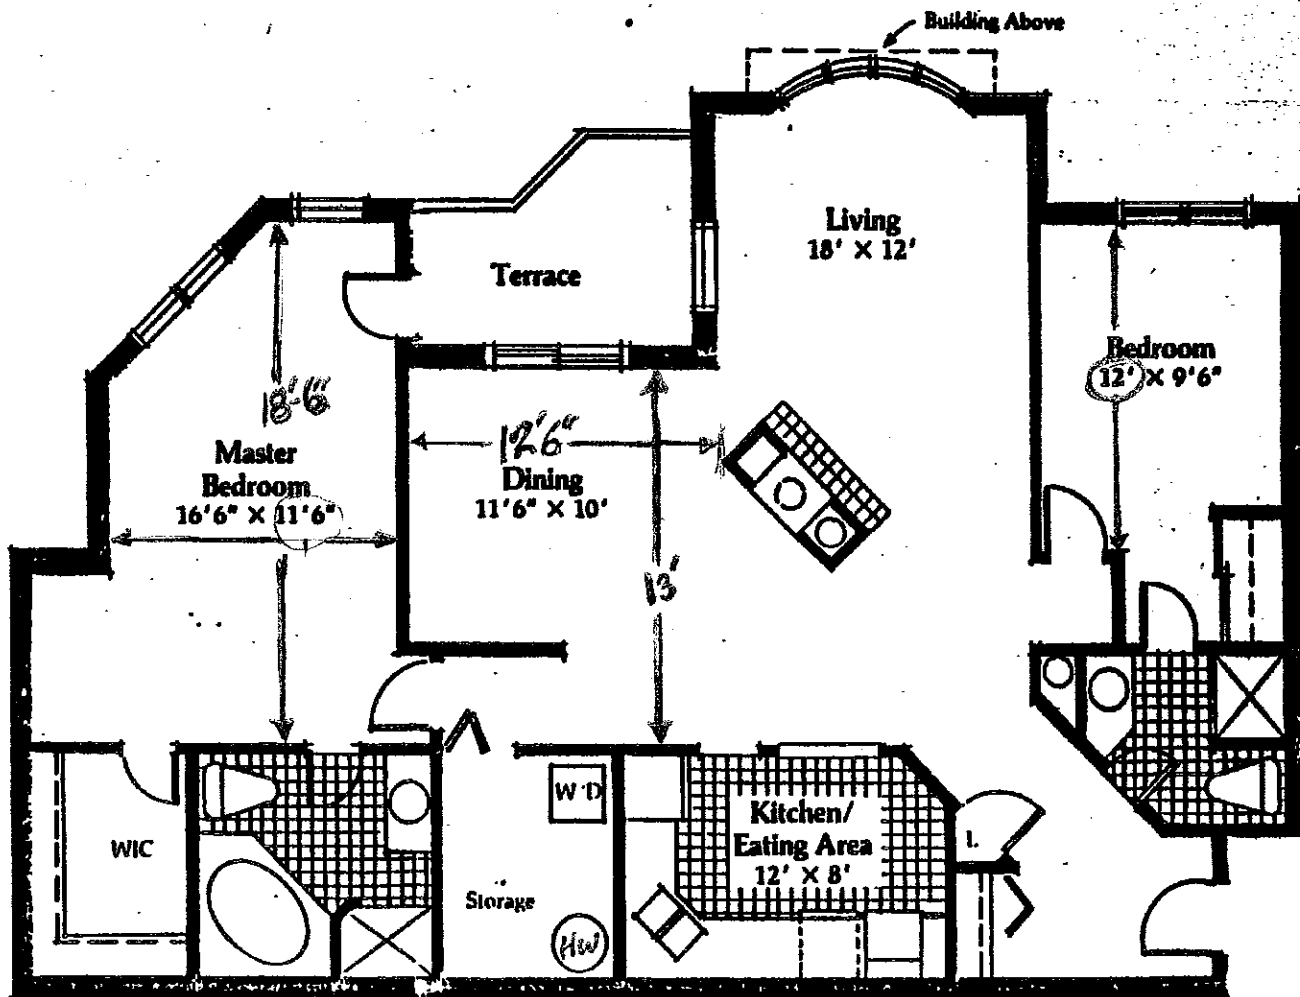

Downstairs, the open floorplan brings the light and the view through the living room, past the double fireplace, through the dining room and over a half-wall into the large family kitchen. There's a powder room conveniently located at the bottom of the stairs, a coat closet at the front door and another coat closet in the small foyer off the kitchen. This foyer opens directly into the parking garage.

Upstairs are two full bathrooms — the main bathroom is off the hall and the other is in the master suite. The master bathroom includes a separate shower, and is reached through a large walk-through closet. The second bedroom has its own special treat — a private deck overlooking the garden.

The Gatineau Level 2

Donald Street

Columbus Avenue

All measures are approximate and subject to change without notice.

1 Columbus Ave The Doncaster Suite 304 D

The Trent Level 3

Courtyard

Columbus Avenue

A

All measures are approximate and subject to change without notice.

E&OE

The La Blanche Suite 401 D

The Trent Level 4

Courtyard

Columbus Avenue

A