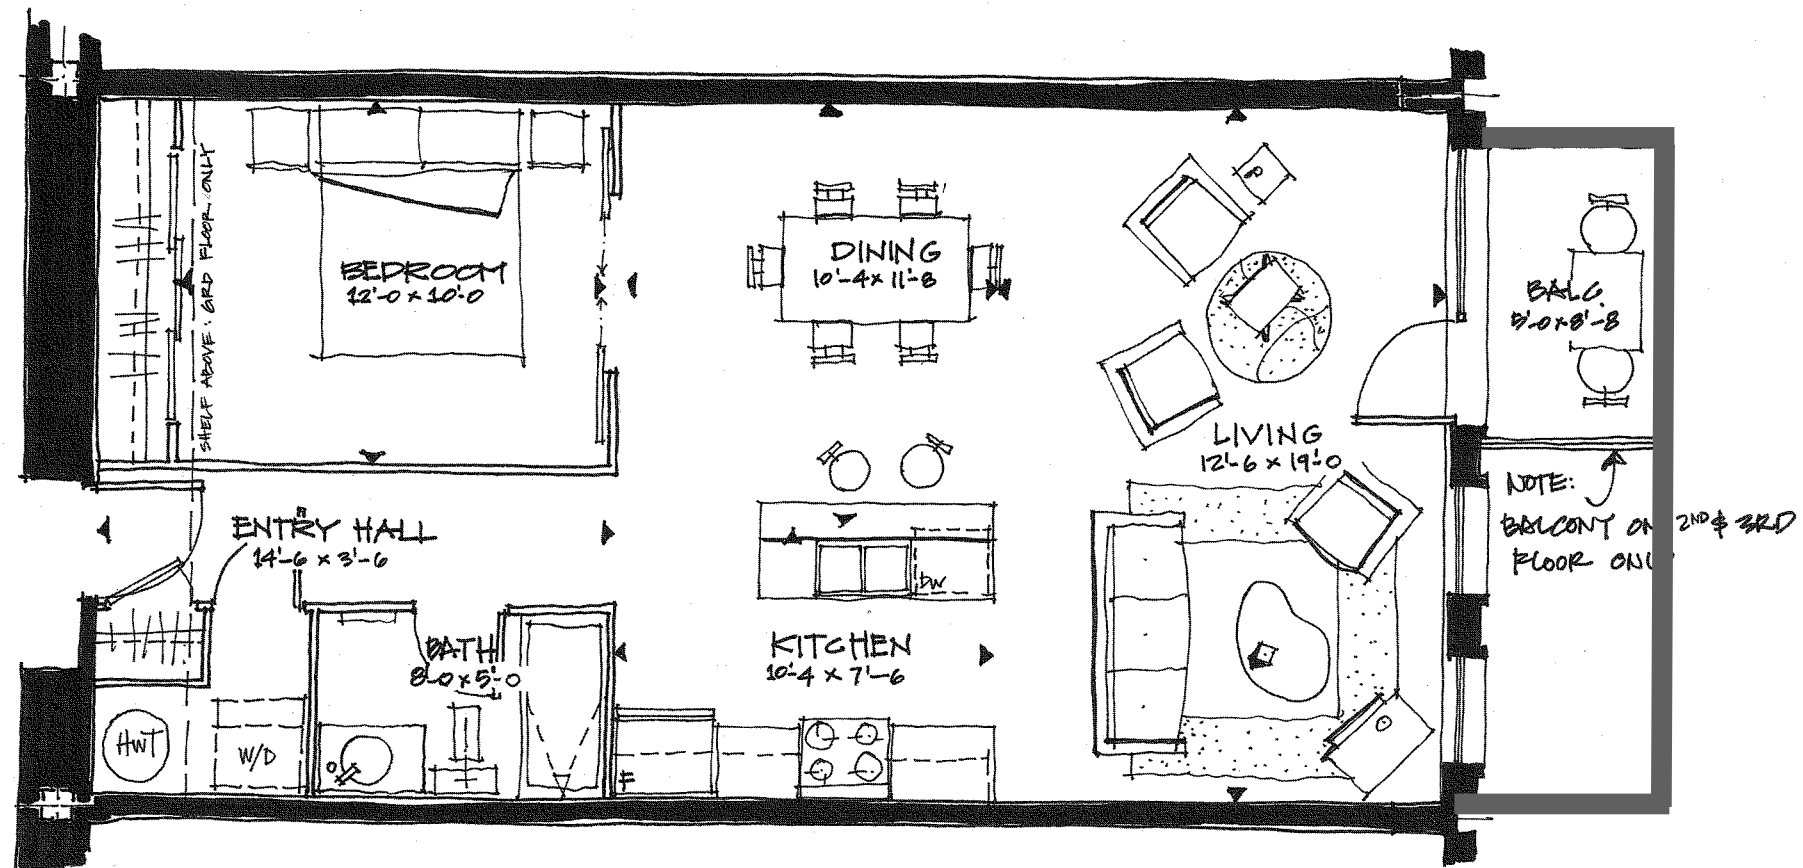

POWELL
LOFTS

UNIT NAME
THE CAMBRIDGE

THE POWELL
LOFTS

UNIT NAME
THE CARNEGIE

UNIT STYLE
B1
OPTION D

UNIT SIZE
780 sq. ft.

BARRY J.
HOBIN
& ASSOCIATES
ARCHITECTS
INCORPORATED

THE POWELL
LOFTS

UNIT NAME
THE VASSAR

UNIT STYLE
B3
STANDARD

UNIT SIZE
990 sq. ft.