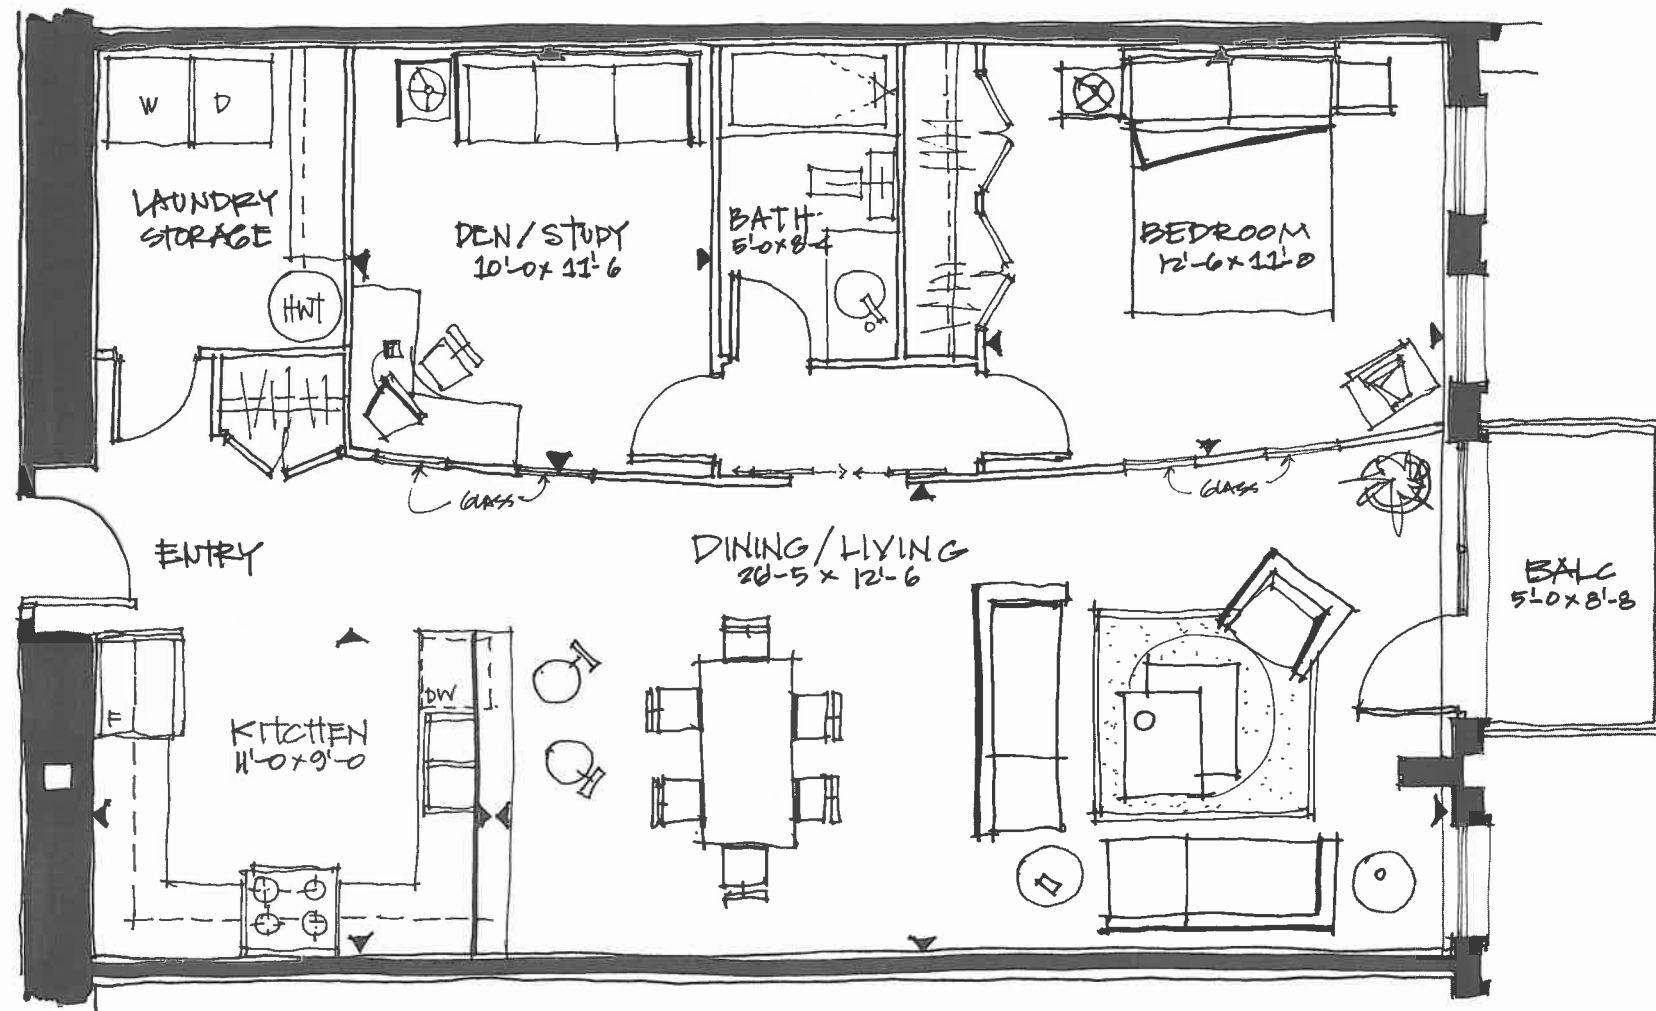

POWELL
LOFTS

UNIT NAME
THE CAMBRIDGE

THE POWELL
LOFTS

UNIT NAME
THE CARNEGIE

UNIT STYLE
B1
OPTION D

UNIT SIZE
780 sq. ft.

BARRY J.
HOBIN
& ASSOCIATES
ARCHITECTS
INCORPORATED

THE POWELL
LOFTS

UNIT NAME
THE VASSAR

UNIT STYLE
B3
STANDARD

UNIT SIZE
990 sq. ft.