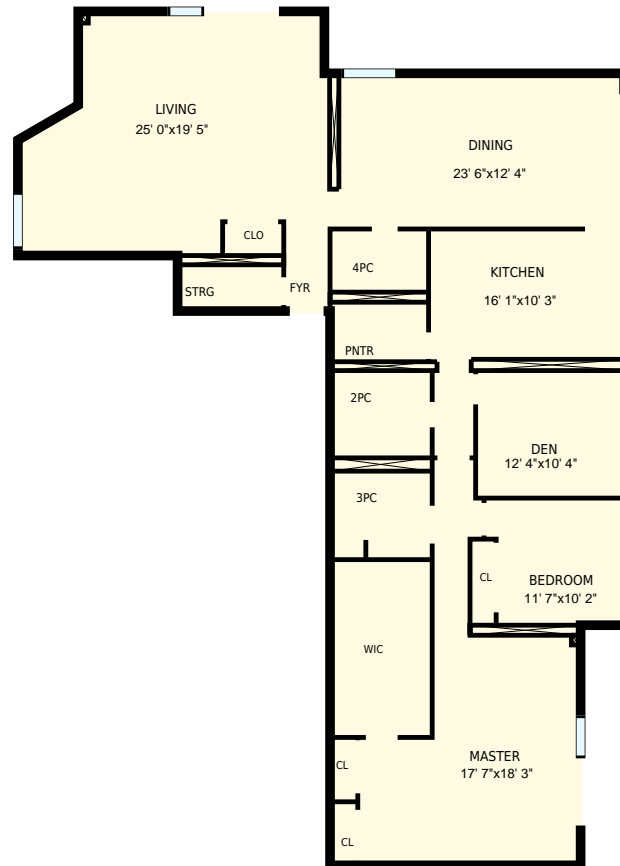

2508 1025 Richmond Rd, Ottawa, ON

Total Exterior Area Above Grade 2176 sq. ft.

Main floor
Exterior Area 2176 sq. ft.

2508 1025 Richmond Rd, Ottawa, ON

PREPARED FOR:

Main floor

Interior Area 1983 sq. ft.
Exterior Area 2176 sq. ft.

 Included Area

PREPARED ON:
Apr, 2017

All room dimensions and floor areas must be considered approximate and are subject to independent verification.
For method of measurement please see <https://youriguide.com/measure/>.