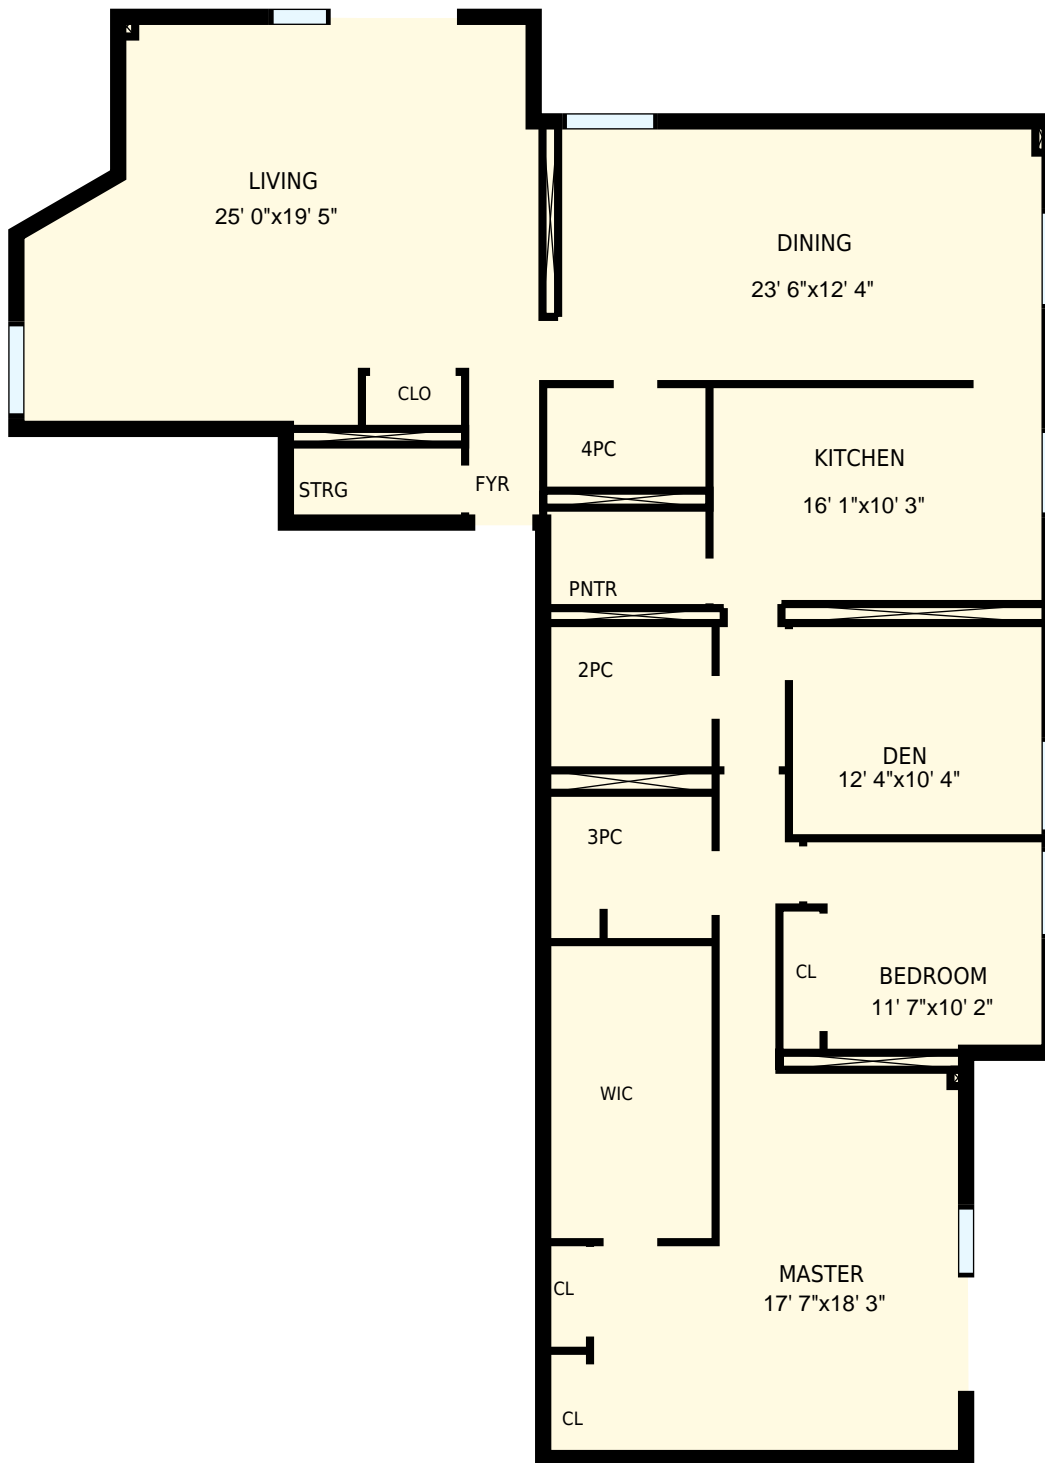

2508 1025 Richmond Rd, Ottawa, ON

Total Exterior Area Above Grade 2176 sq. ft.

Main floor
Exterior Area 2176 sq. ft.

2508 1025 Richmond Rd, Ottawa, ON

PREPARED FOR:

Main floor

Interior Area 1983 sq. ft.
Exterior Area 2176 sq. ft.

 Included Area

PREPARED ON:
Apr, 2017

All room dimensions and floor areas must be considered approximate and are subject to independent verification.
For method of measurement please see <https://youriguide.com/measure/>.